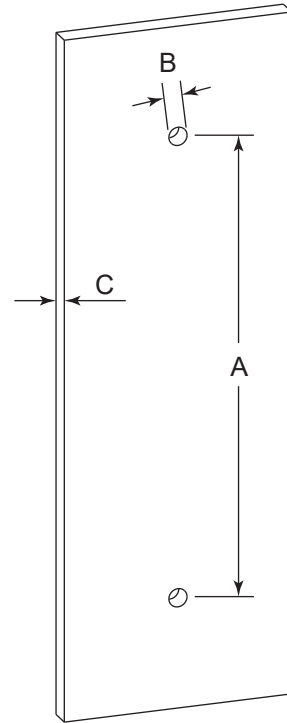

HANDLES INFO

Components Included		
①	Handle	X1
②	Set Screw M6	X2
③	Fixing Bracket	X2
④	Rubber Gasket	X4

Mounting Kits Included		
	X1	Allen Key

GLASS INFO

Glass Hole C-C Distance		
A	8"/203mm	8" Shower Door Handle
	12"/305mm	12" Shower Door Handle
	18"/457mm	18" Shower Door Handle
	24"/610mm	24" Shower Door Handle
	36"/914mm	36" Shower Door Handle
B	3/8" (10mm)	Glass Hole Diameter
C	6-12mm	Glass Thickness

* Can be used with extension kit for thicker doors

NOTE: Dimensions and specifications are subject to change without notice.