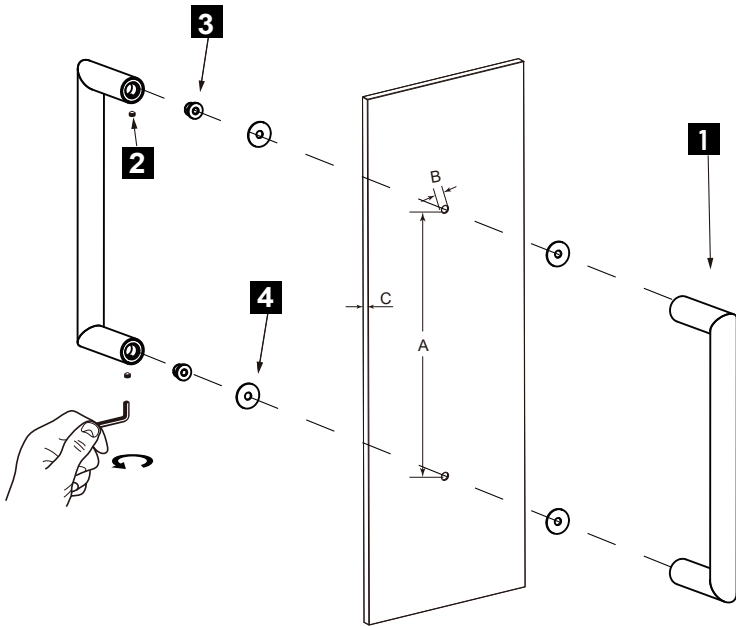

SEVILLE COLLECTION

DOUBLE SHOWER DOOR HANDLE

1887818

PRODUCT NAME: DOUBLE SHOWER DOOR HANDLE

PRODUCT CODE: 1887818

MATERIAL: All-brass construction

KEY FEATURES: Sleek round profile, minimalist footprint, with no rosette.

Lifetime Limited (Residential Use)
One Year (Commercial Use)

NOTE: Dimensions and specifications are subject to change without notice.

HANDLES INFO

| Components Included | | |
|---------------------|----------------|----|
| ① | Handle | X1 |
| ② | Set Screw M6 | X2 |
| ③ | Fixing Bracket | X2 |
| ④ | Rubber Gasket | X4 |

| Mounting Kits Included | | |
|---|----|-----------|
|  | X1 | Allen Key |

GLASS INFO

| Glass Hole C-C Distance | | |
|-------------------------|-------------|------------------------|
| A | 8"/203mm | 8" Shower Door Handle |
| | 12"/305mm | 12" Shower Door Handle |
| | 18"/457mm | 18" Shower Door Handle |
| | 24"/610mm | 24" Shower Door Handle |
| | 36"/914mm | 36" Shower Door Handle |
| B | 3/8" (10mm) | Glass Hole Diameter |
| C | 6-12mm | Glass Thickness |