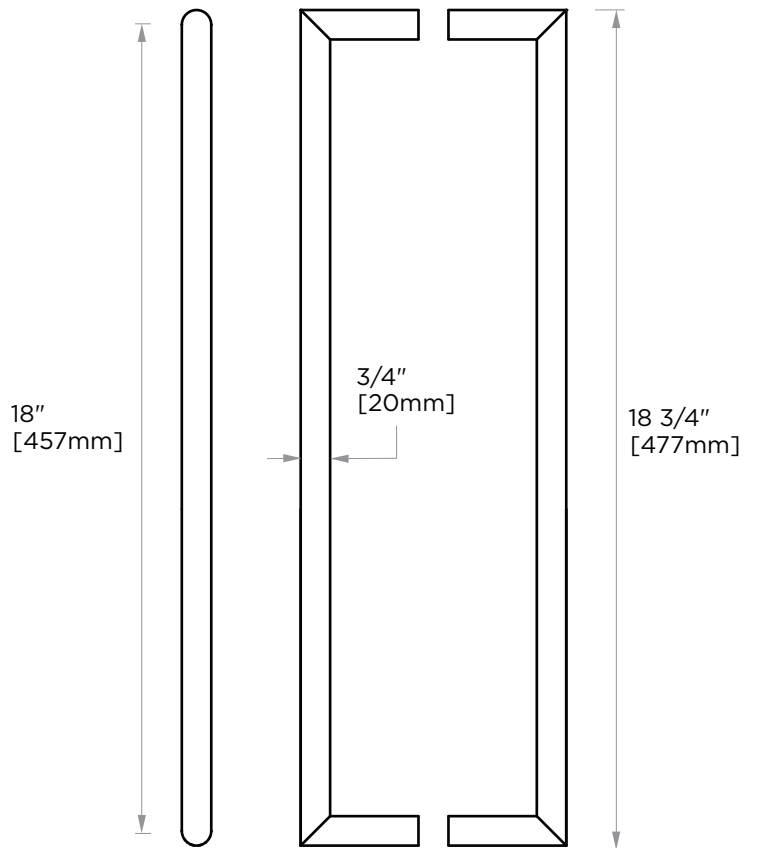

WARRANTY:

Lifetime Limited (Residential Use)
One Year (Commercial Use)

NOTE: Dimensions and specifications are subject to change without notice.