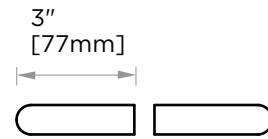

SEVILLE COLLECTION

DOUBLE SHOWER DOOR HANDLE

1887818

PRODUCT NAME: DOUBLE SHOWER DOOR HANDLE

PRODUCT CODE: 1887818

MATERIAL: All-brass construction

KEY FEATURES: Sleek round profile, minimalist footprint, with no rosette.

| Mounting Kits Included | | |
|---|----|-----------|
|  | X1 | Allen Key |

GLASS INFO

| Glass Hole C-C Distance | | |
|-------------------------|-------------|------------------------|
| A | 8"/203mm | 8" Shower Door Handle |
| | 12"/305mm | 12" Shower Door Handle |
| | 18"/457mm | 18" Shower Door Handle |
| | 24"/610mm | 24" Shower Door Handle |
| | 36"/914mm | 36" Shower Door Handle |
| B | 3/8" (10mm) | Glass Hole Diameter |
| C | 6-12mm | Glass Thickness |