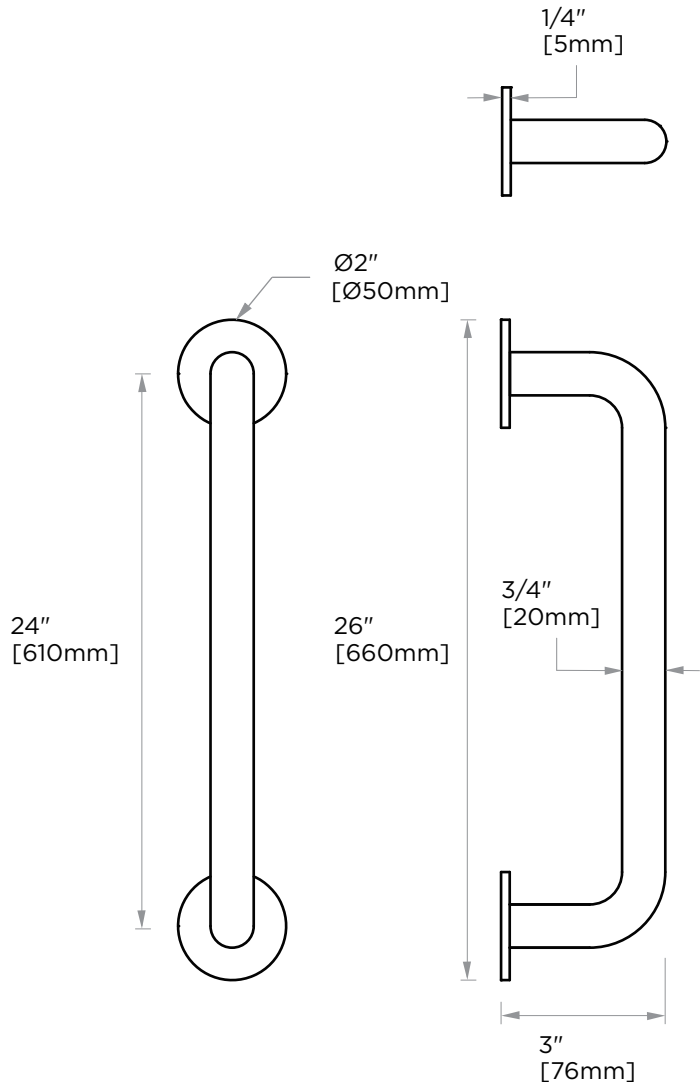

WARRANTY:

Lifetime Limited (Residential Use)
One Year (Commercial Use)

NOTE: Dimensions and specifications are subject to change without notice.