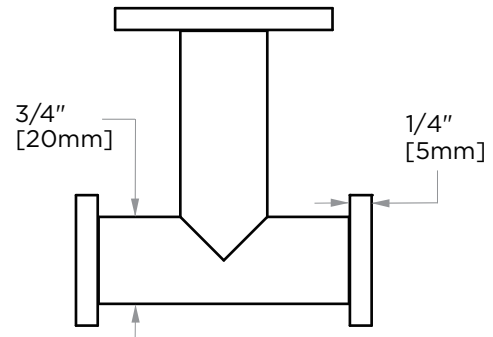

NOTE: Dimensions and specifications are subject to change without notice.