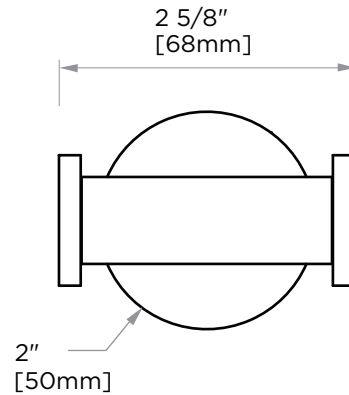

NOTE: Dimensions and specifications are subject to change without notice.