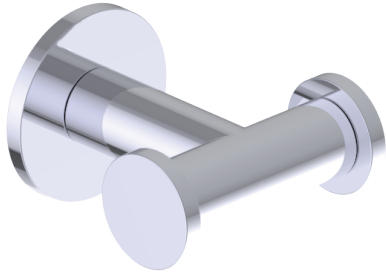

**NICE COLLECTION**  
**ROBE HOOK**  
170132

**PRODUCT NAME:** ROBE HOOK

**PRODUCT CODE:** 170132

**MATERIAL:** All-brass construction

**KEY FEATURES:** Contemporary design. Soft, curved brass with thin rosettes