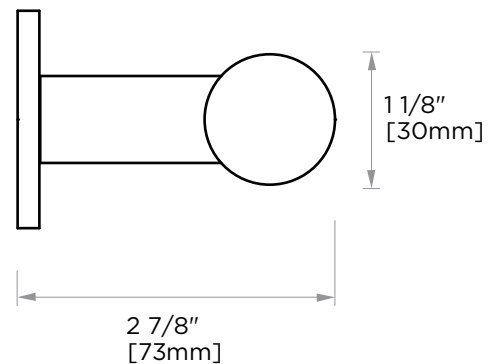

NOTE: Dimensions and specifications are subject to change without notice.