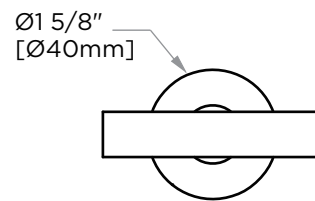

WARRANTY:

Lifetime Limited (Residential Use)
One Year (Commercial Use)

NOTE: Dimensions and specifications are subject to change without notice.