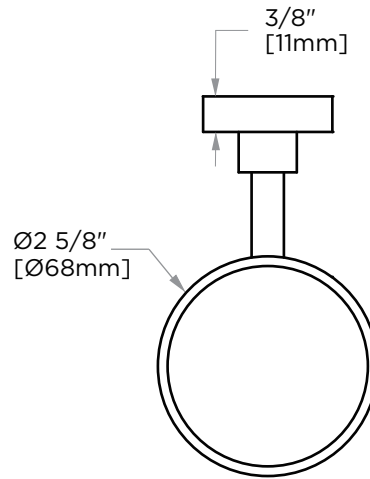

OSLO COLLECTION SOAP DISH 144650

PRODUCT NAME: SOAP DISH

PRODUCT CODE: 144650

MATERIAL: All-brass construction

KEY FEATURES: Contemporary design.
Round minimalist look.

STOCKED FINISHES:

- Polished Chrome (99)
- Brushed Nickel (81)
- Polished Nickel (68)
- Matte Black (48)