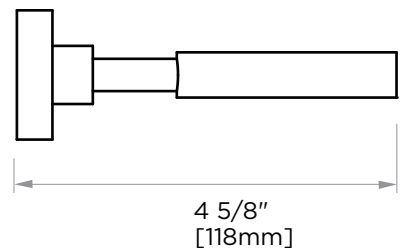

WARRANTY:

Lifetime Limited (Residential Use)
One Year (Commercial Use)

NOTE: Dimensions and specifications are subject to change without notice.