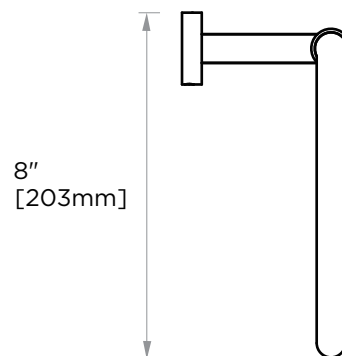

WARRANTY:

Lifetime Limited (Residential Use)
One Year (Commercial Use)

NOTE: Dimensions and specifications are subject to change without notice.