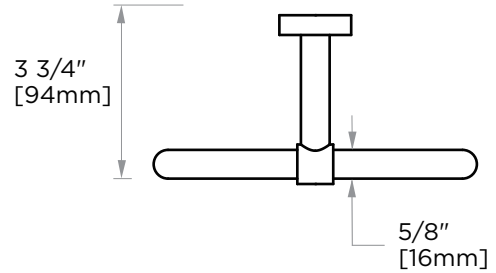

OSLO COLLECTION TOWEL RING 144460

PRODUCT NAME: TOWEL RING

PRODUCT CODE: 144460

MATERIAL: All-brass construction

KEY FEATURES: Contemporary design.
Round minimalist look.

**STOCKED
FINISHES:**

- Polished Chrome (99)
- Brushed Nickel (81)
- Polished Nickel (68)
- Matte Black (48)
- Brushed Brass (78)
- Prosecco Bronze (35)