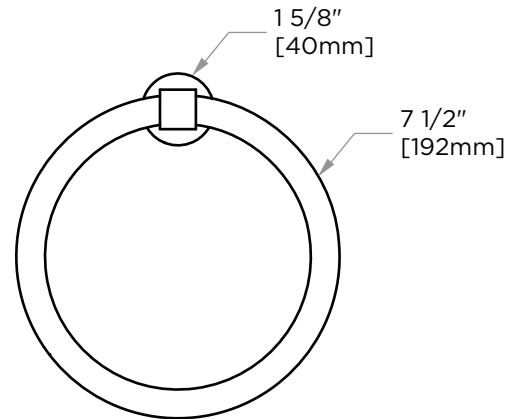

WARRANTY:

Lifetime Limited (Residential Use)
One Year (Commercial Use)

NOTE: Dimensions and specifications are subject to change without notice.