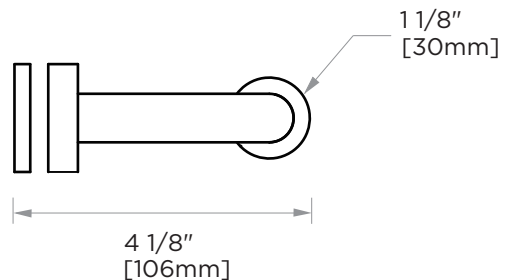

NOTE: Dimensions and specifications are subject to change without notice.