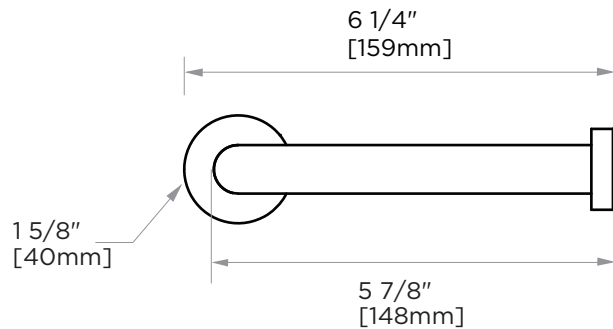

NOTE: Dimensions and specifications are subject to change without notice.