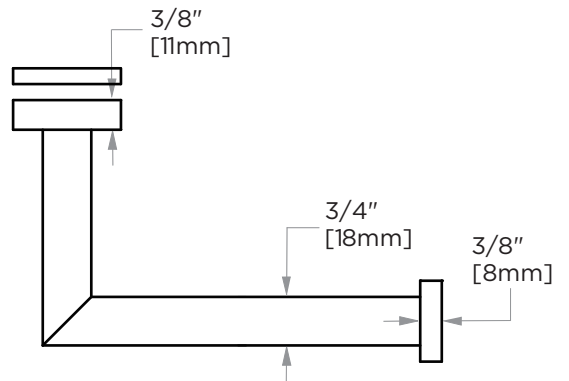

NOTE: Dimensions and specifications are subject to change without notice.