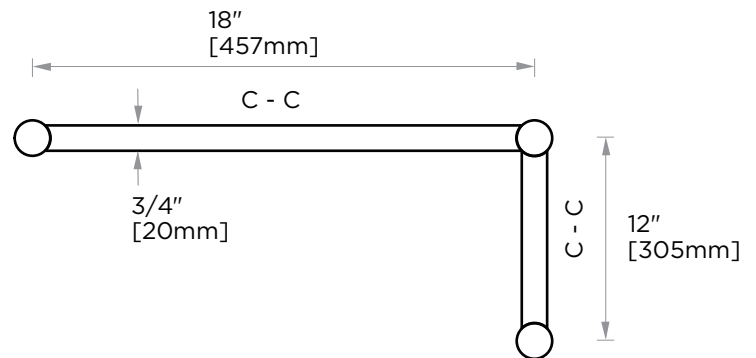

WARRANTY:

Lifetime Limited (Residential Use)
One Year (Commercial Use)

NOTE: Dimensions and specifications are subject to change without notice.