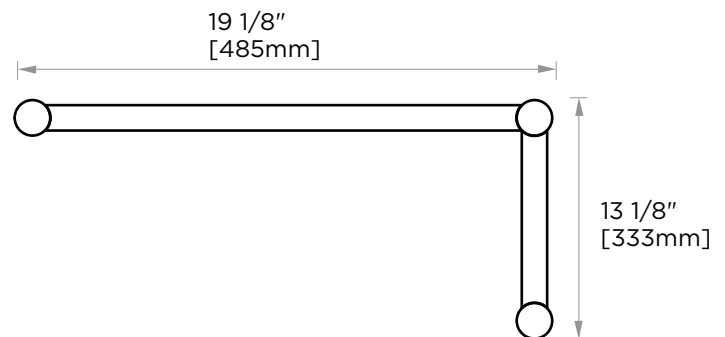

WARRANTY:

Lifetime Limited (Residential Use)
One Year (Commercial Use)

NOTE: Dimensions and specifications are subject to change without notice.