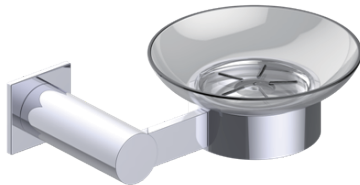

Includes Rosette : 40X4mm

Without Rosette

With Rosette

PORTO COLLECTION

SOAP DISH

137650

PRODUCT NAME: SOAP DISH

PRODUCT CODE: 137650

MATERIAL: All-brass construction

KEY FEATURES: Contemporary design.
Round and linear geometries.
Sleek modern aesthetic.

STOCKED FINISHES:

- Polished Chrome (99)
- Brushed Nickel (81)
- Polished Nickel (68)

PORTO COLLECTION

Large Round Rosette

137RDLG 48X10mm

*Rosettes are sold separately

Small Square Rosette

277SQSM 40X4mm

*Rosettes are sold separately

Large Square Rosette

277SQLG 45X12mm

*Rosettes are sold separately

NOTE: Dimensions and specifications are subject to change without notice.