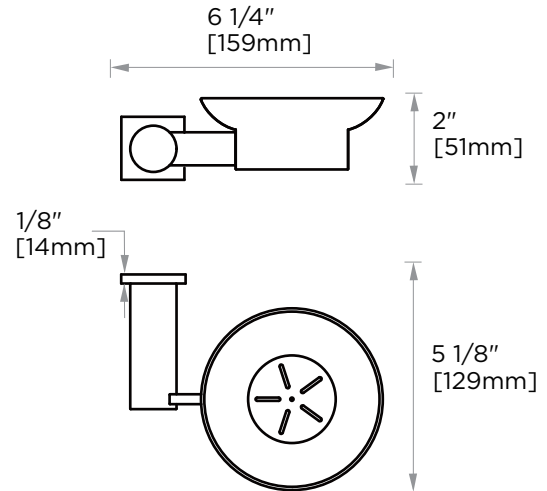

Includes Rosette : 40X4mm

Without Rosette

With Rosette

PORTO COLLECTION

SOAP DISH

137650

PRODUCT NAME: SOAP DISH

PRODUCT CODE: 137650

PORTO COLLECTION

Large Round Rosette

137RDLG 48X10mm

*Rosettes are sold separately

Small Square Rosette

277SQSM 40X4mm

*Rosettes are sold separately

Large Square Rosette

277SQLG 45X12mm

*Rosettes are sold separately

NOTE: Dimensions and specifications are subject to change without notice.