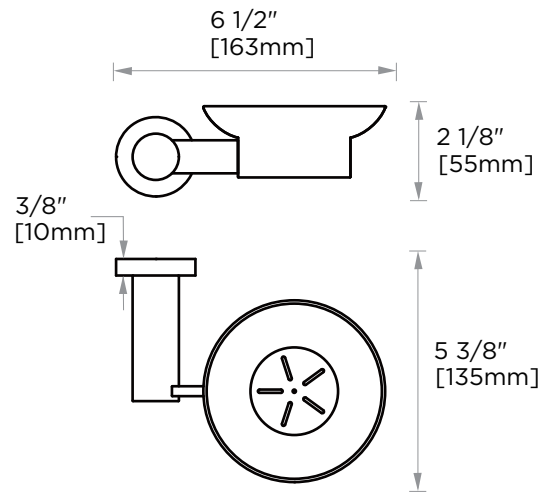

Includes Rosette : 40X4mm

Without Rosette

With Rosette

PORTO COLLECTION

SOAP DISH

137650

PRODUCT NAME: SOAP DISH

PRODUCT CODE: 137650

PORTO COLLECTION

Large Round Rosette

137RDLG 48X10mm

*Rosettes are sold separately

Small Square Rosette

277SQSM 40X4mm

*Rosettes are sold separately

Large Square Rosette

277SQLG 45X12mm

*Rosettes are sold separately

NOTE: Dimensions and specifications are subject to change without notice.