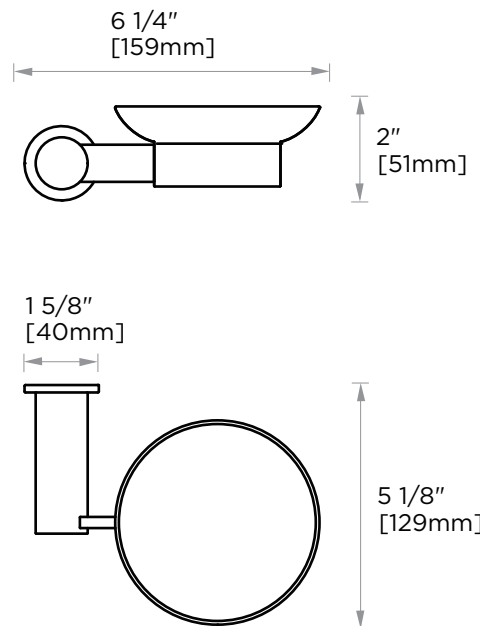

NOTE: Dimensions and specifications are subject to change without notice.