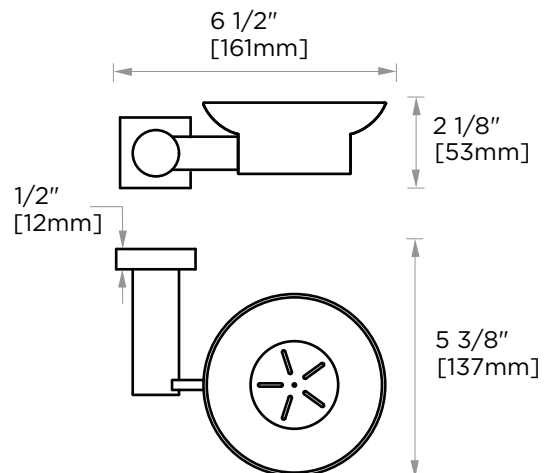

Includes Rosette : 40X4mm

Without Rosette

With Rosette

PORTO COLLECTION

SOAP DISH

137650

PRODUCT NAME: SOAP DISH

PRODUCT CODE: 137650

PORTO COLLECTION

Large Round Rosette

137RDLG 48X10mm

*Rosettes are sold separately

Small Square Rosette

277SQSM 40X4mm

*Rosettes are sold separately

Large Square Rosette

277SQLG 45X12mm

*Rosettes are sold separately

NOTE: Dimensions and specifications are subject to change without notice.