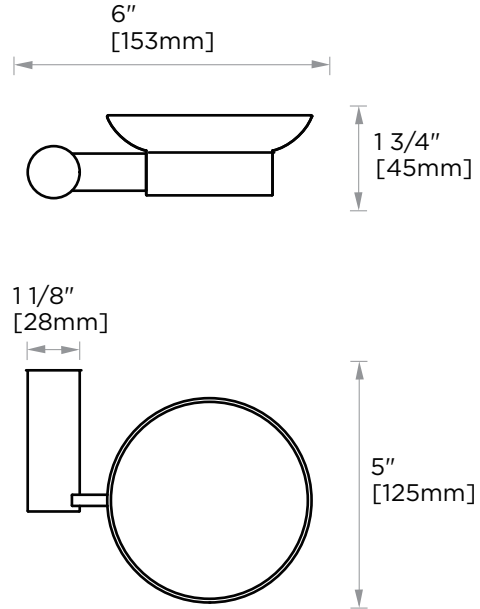

Includes Rosette : 40X4mm

Without Rosette

With Rosette

PORTO COLLECTION

SOAP DISH

137650

PRODUCT NAME: SOAP DISH

PRODUCT CODE: 137650

PORTO COLLECTION

Large Round Rosette

137RDLG 48X10mm

*Rosettes are sold separately

Small Square Rosette

277SQSM 40X4mm

*Rosettes are sold separately

Large Square Rosette

277SQLG 45X12mm

*Rosettes are sold separately

NOTE: Dimensions and specifications are subject to change without notice.