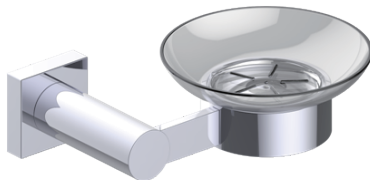

Includes Rosette : 40X4mm

Without Rosette

With Rosette

PORTO COLLECTION

SOAP DISH

137650

PRODUCT NAME: SOAP DISH

PRODUCT CODE: 137650

MATERIAL: All-brass construction

KEY FEATURES: Contemporary design.
Round and linear geometries.
Sleek modern aesthetic.

STOCKED FINISHES:

- Polished Chrome (99)
- Brushed Nickel (81)
- Polished Nickel (68)

PORTO COLLECTION

Large Round Rosette

137RDLG 48X10mm

*Rosettes are sold separately

Small Square Rosette

277SQSM 40X4mm

*Rosettes are sold separately

Large Square Rosette

277SQLG 45X12mm

*Rosettes are sold separately

NOTE: Dimensions and specifications are subject to change without notice.