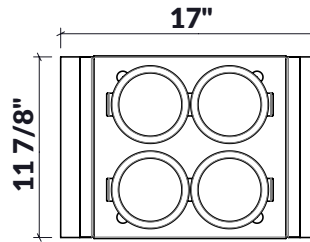

225213 | SERVING BIN WITH BOWLS (4)

STAINLESS STEEL SINK ACCESSORY

Specifications

Model	225213
Handle	Walnut
Compatible bowl dimension (front-to-back)	16"
Overall dimensions	12" x 17" x 4 1/2"

Warranty

Home Refinements offers a 1-YEAR LIMITED WARRANTY following the purchase date for all mobile parts, options and accessories against defects of material and workmanship. This warranty is limited to defects or damages resulting from a normal residential use. For further details on our product warranty, please refer to our catalog or Web site.