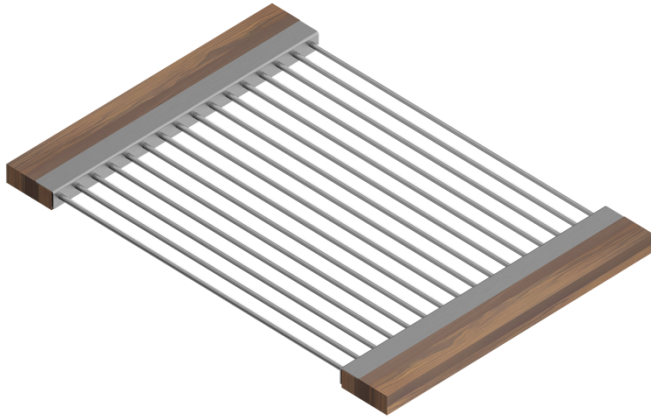

215206 | DRYING RACK

STAINLESS STEEL SINK ACCESSORY

Specifications

Model	215206
Collection	Drying Rack
Compatible bowl dimension (front-to-back)	16"
Overall dimensions	12" × 17" × 1"

Features

- Can be used on top of sink to create extra workspace or on countertop
- Ideal to rinse food or to dry dishes
- Innovative and functional design to match with other standard Home Refinements accessories
- 100% premium hard rock maple or walnut handles for high quality and durability
- 304 series stainless steel (18/10)
- Elegant no. 4 brushed finish that matches the appliances