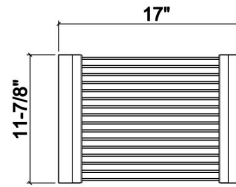

215206 | DRYING RACK

STAINLESS STEEL SINK ACCESSORY

Specifications

Model	215206
Collection	Drying Rack
Compatible bowl dimension (front-to-back)	16"
Overall dimensions	12" × 17" × 1"

Features

- Can be used on top of sink to create extra workspace or on countertop
- Ideal to rinse food or to dry dishes
- Innovative and functional design to match with other standard Home Refinements accessories
- 100% premium hard rock maple or walnut handles for high quality and durability
- 304 series stainless steel (18/10)
- Elegant no. 4 brushed finish that matches the appliances