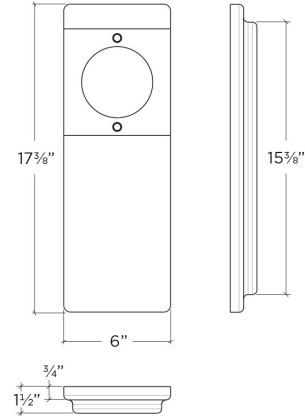

210062 | PRESENTATION BOARD, SMARTSTATION

FIRECLAY SINK ACCESSORY

Specifications

Model	210062
Collection	Presentation board, SmartStation
Compatible bowl dimension (front-to-back)	16"
Overall dimensions	6" × 17 3/8" × 1 1/2"

Features

- Profiled to sit perfectly on Fira sink accessory ledge, or be used on countertop
- Designed to match with other SmartStation walnut accessories
- Ideal as a presentation board or water station tray
- Made of 1-1/2" thick solid walnut, edge grain construction
- Includes 3 interchangeable stainless steel plates, for different applications
- Treated with penetrating beeswax
- Safe for all food preparation