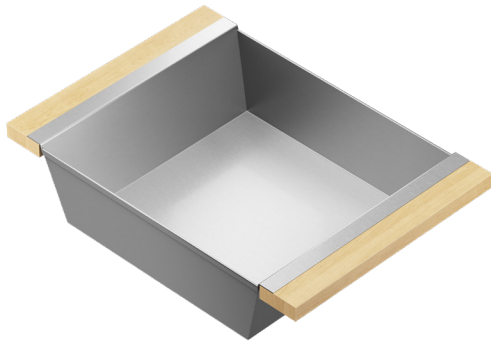

205340 | BIN

STAINLESS STEEL SINK ACCESSORY

Specifications

Model	205340
Handle	Maple
Compatible bowl dimension (front-to-back)	16"
Overall dimensions	12" x 17" x 4 1/4"

Features

- Can be used on top of sink to create extra workspace or on countertop
- Ideal to prepare or to serve food or as ice bin to cool drinks
- Innovative and functional design to match with other standard Home Refinements accessories
- 100% premium hard rock maple or walnut handles for high quality and durability
- Rubber-tipped footings for better stability and protection
- 304 series stainless steel (18/10)
- Elegant no. 4 brushed finish that matches the appliances