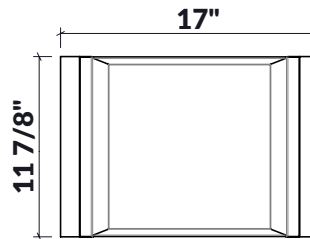

205340 | BIN

STAINLESS STEEL SINK ACCESSORY

Specifications

Model	205340
Handle	Maple
Compatible bowl dimension (front-to-back)	16"
Overall dimensions	12" x 17" x 4 1/4"

Features

- Can be used on top of sink to create extra workspace or on countertop
- Ideal to prepare or to serve food or as ice bin to cool drinks
- Innovative and functional design to match with other standard Home Refinements accessories
- 100% premium hard rock maple or walnut handles for high quality and durability
- Rubber-tipped footings for better stability and protection
- 304 series stainless steel (18/10)
- Elegant no. 4 brushed finish that matches the appliances