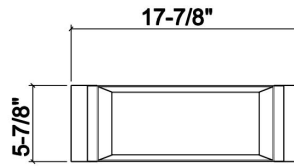

205227 | BIN

STAINLESS STEEL SINK ACCESSORY

Specifications

Model	205227
Collection	Bin
Compatible bowl dimension (front-to-back)	17"
Overall dimensions	6" × 18" × 4 1/4"

Warranty

Home Refinements offers a 1-YEAR LIMITED WARRANTY following the purchase date for all mobile parts, options and accessories against defects of material and workmanship. This warranty is limited to defects or damages resulting from a normal residential use. For further details on our product warranty, please refer to our catalog or Web site.