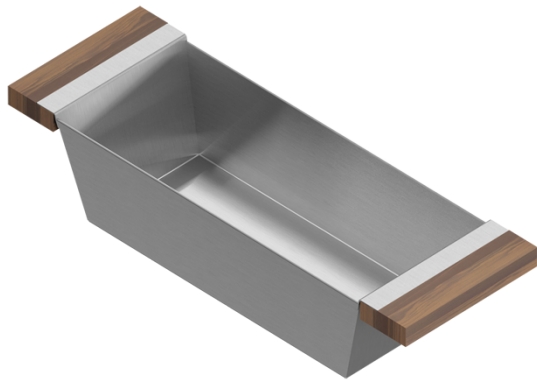

205227 | BIN

STAINLESS STEEL SINK ACCESSORY

Specifications

Model	205227
Collection	Bin
Compatible bowl dimension (front-to-back)	17"
Overall dimensions	6" × 18" × 4 1/4"

Warranty

Home Refinements offers a 1-YEAR LIMITED WARRANTY following the purchase date for all mobile parts, options and accessories against defects of material and workmanship. This warranty is limited to defects or damages resulting from a normal residential use. For further details on our product warranty, please refer to our catalog or Web site.

Features

- Can be used on top of sink to create extra workspace or on countertop
- Ideal to prepare or to serve food
- Innovative and functional design to match with other standard Home Refinements accessories
- 100% premium hard rock maple or walnut handles for high quality and durability
- Rubber-tipped footings for better stability and protection
- 304 series stainless steel (18/10)
- Elegant no. 4 brushed finish that matches the appliances