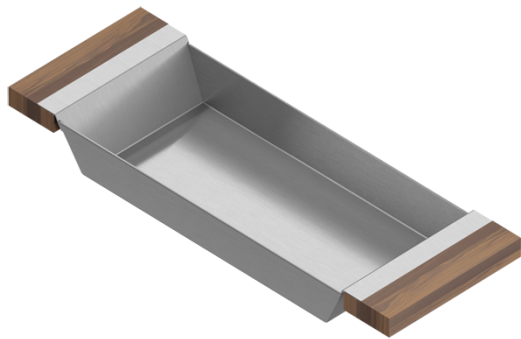

205220 | TRAY

STAINLESS STEEL SINK ACCESSORY

Specifications

Model	205220
Collection	Tray
Compatible bowl dimension (front-to-back)	16"
Overall dimensions	6" × 17" × 2 1/4"

Warranty

Home Refinements offers a 1-YEAR LIMITED WARRANTY following the purchase date for all mobile parts, options and accessories against defects of material and workmanship. This warranty is limited to defects or damages resulting from a normal residential use. For further details on our product warranty, please refer to our catalog or Web site.

Features

- Can be used on top of sink to create extra workspace or on countertop
- Ideal to prepare or to serve food
- Innovative and functional design to match with other standard Home Refinements accessories
- 100% premium hard rock maple or walnut handles for high quality and durability
- Rubber-tipped footings for better stability and protection
- 304 series stainless steel (18/10)
- Elegant no. 4 brushed finish that matches the appliances