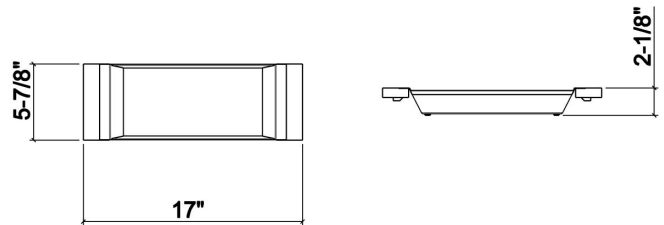

205220 | TRAY

STAINLESS STEEL SINK ACCESSORY

Specifications

Model	205220
Collection	Tray
Compatible bowl dimension (front-to-back)	16"
Overall dimensions	6" × 17" × 2 1/4"

Warranty

Home Refinements offers a 1-YEAR LIMITED WARRANTY following the purchase date for all mobile parts, options and accessories against defects of material and workmanship. This warranty is limited to defects or damages resulting from a normal residential use. For further details on our product warranty, please refer to our catalog or Web site.