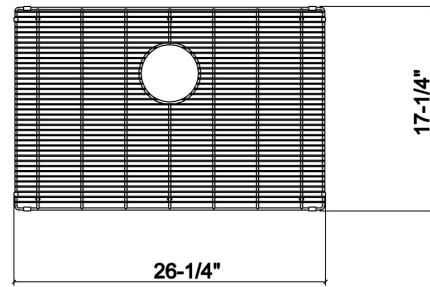

## 200920 | GRID

STAINLESS STEEL SINK ACCESSORY

### Specifications

Model	200920
Collection	Grid
Compatible bowl dimension	27" × 18"
Overall dimensions	26 3/8" × 17 1/4" × 1 1/4"

### Features

- Fits UrbanEdge, J7 and J18 collection sinks
- Ideal for rinsing or draining food, or simply protecting the sink surface from scratching
- Rubber-tipped footings for better stability and protection
- Rubber protectors on all corners to protect from scratching bowl sides
- Corrosion resistant and 304 series stainless steel (18/10)