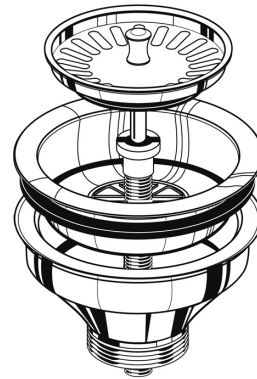

100081 | DRAIN

SINK ACCESSORY

Specifications

Model	100081
Collection	Drain
Diameter	3 1/2"
Finish	Polished Chrome

Recommended accessories

Features

- Solid brass construction
- Removable stainless steel basket strainer
- Available in two finishes
- Fits standard 3-1/2" diameter drain opening
- Fits stainless steel sinks and fireclay sinks up to 2" thick