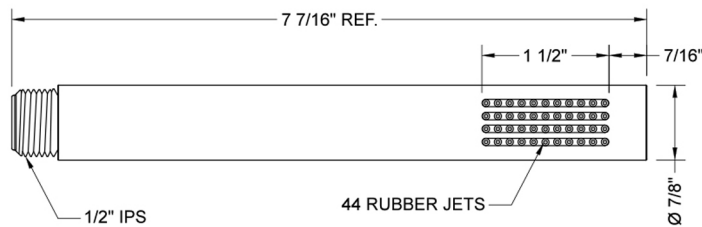

SPRAY PATTERNS: