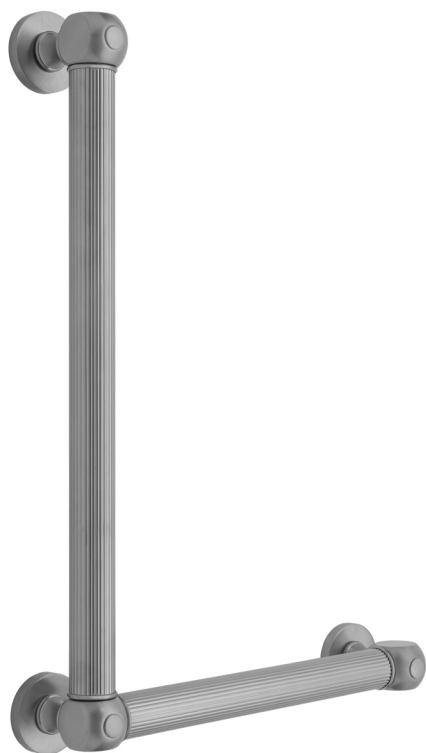

G71 32H x 12W 90° Right Hand Grab Bar

Model #: **G71-32H-12W-RH-**

FEATURES:

- ADA compliant when properly installed
- All brass construction, fully polished & plated
- All grab bars can be custom sized. Contact JACLO for pricing & availability
- Optional handshower sliders and toilet paper/wash cloth holders can be added only upon initial order
- Grab bars over 32" REQUIRE a middle post

AVAILABLE FINISHES:

Polished Chrome (PCH)	Satin Chrome (SC)	Bronze Umber (BU)
Satin Nickel (SN)	Pewter (PEW)	Caramel Bronze (CB)
Polished Nickel (PN)	Antique Brass (AB)	Antique Copper (ACU)
Oil-Rubbed Bronze (ORB)	Polished Brass (PB)	Polished Copper (PCU)
Vintage Bronze (VB)	Satin Brass (SB)	Rose Gold (RG)
Matte Black (MBK)	Satin Gold (SG)	Polished Gold (PG)
Black Nickel (BKN)	Bombay Gold (BG)	Jewelers Gold (JG)
Europa Bronze (EB)	White (WH)	Sedona Beige (SDB)
Tristan Brass (TB)	Unlacquered Brass (ULB)	Satin Cooper (SCU)

SPECIFICATION DRAWING:

BRASS LUXURY GRAB BAR			
PART. #	DESCRIPTION	A H	B W
G71-12H-12W	CENTER TO CENTER	12"	12"
G71-12H-16W	CENTER TO CENTER	12"	16"
G71-12H-24W	CENTER TO CENTER	12"	24"
G71-12H-32W	CENTER TO CENTER	12"	32"
G71-16H-12W	CENTER TO CENTER	16"	12"
G71-16H-16W	CENTER TO CENTER	16"	16"
G71-16H-24W	CENTER TO CENTER	16"	24"
G71-16H-32W	CENTER TO CENTER	16"	32"
G71-24H-12W	CENTER TO CENTER	24"	12"
G71-24H-16W	CENTER TO CENTER	24"	16"
G71-24H-24W	CENTER TO CENTER	24"	24"
G71-24H-32W	CENTER TO CENTER	24"	32"
G71-32H-12W	CENTER TO CENTER	32"	12"
G71-32H-16W	CENTER TO CENTER	32"	16"
G71-32H-24W	CENTER TO CENTER	32"	24"
G71-32H-32W	CENTER TO CENTER	32"	32"