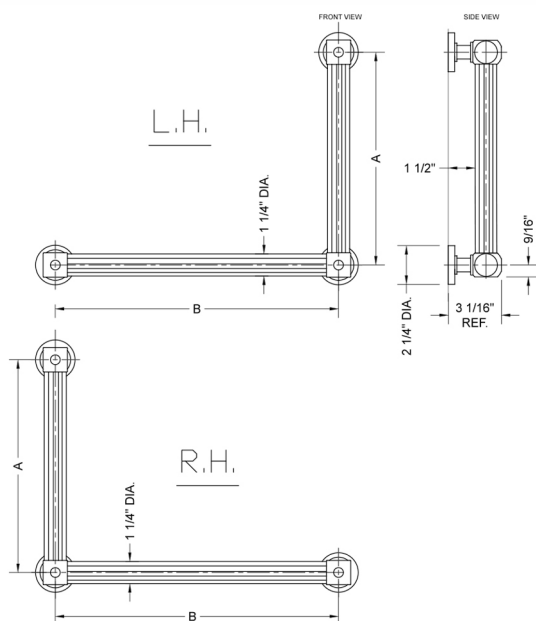

G71 32H x 12W 90° Right Hand Grab Bar

Model #: **G71-32H-12W-RH-**

FEATURES:

- ADA compliant when properly installed
- All brass construction, fully polished & plated
- All grab bars can be custom sized. Contact JACLO for pricing & availability
- Optional handshower sliders and toilet paper/wash cloth holders can be added only upon initial order
- Grab bars over 32" REQUIRE a middle post

SPECIFICATION DRAWING:

BRASS LUXURY GRAB BAR			
PART. #	DESCRIPTION	A H	B W
G71-12H-12W	CENTER TO CENTER	12"	12"
G71-12H-16W	CENTER TO CENTER	12"	16"
G71-12H-24W	CENTER TO CENTER	12"	24"
G71-12H-32W	CENTER TO CENTER	12"	32"
G71-16H-12W	CENTER TO CENTER	16"	12"
G71-16H-16W	CENTER TO CENTER	16"	16"
G71-16H-24W	CENTER TO CENTER	16"	24"
G71-16H-32W	CENTER TO CENTER	16"	32"
G71-24H-12W	CENTER TO CENTER	24"	12"
G71-24H-16W	CENTER TO CENTER	24"	16"
G71-24H-24W	CENTER TO CENTER	24"	24"
G71-24H-32W	CENTER TO CENTER	24"	32"
G71-32H-12W	CENTER TO CENTER	32"	12"
G71-32H-16W	CENTER TO CENTER	32"	16"
G71-32H-24W	CENTER TO CENTER	32"	24"
G71-32H-32W	CENTER TO CENTER	32"	32"