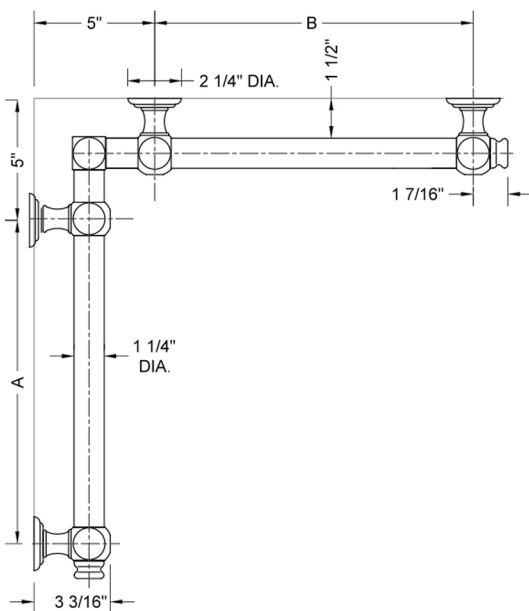

G60 32" x 60" Inside Corner Grab Bar

Model #: G60-32-60-IC-

FEATURES:

- ADA compliant when properly installed
- All brass construction, fully polished & plated
- All grab bars can be custom sized. Contact JACLO for pricing & availability
- Optional handshower sliders and toilet paper/wash cloth holders can be added only upon initial order
- Grab bars over 32" REQUIRE a middle post

SPECIFICATION DRAWING:

BRASS LUXURY GRAB BAR							
PART #	DESCRIPTION	A	B	PART #	DESCRIPTION	A	B
G60-12-12-IC	CENTER OF POST	12"	12"	G60-24-36-IC	CENTER OF POST	24"	36"
G60-12-16-IC	CENTER OF POST	12"	16"	G60-24-48-IC	CENTER OF POST	24"	48"
G60-12-24-IC	CENTER OF POST	12"	24"	G60-24-60-IC	CENTER OF POST	24"	60"
G60-12-32-IC	CENTER OF POST	12"	32"				
				G60-32-32-IC	CENTER OF POST	32"	32"
G60-12-36-IC	CENTER OF POST	12"	36"	G60-32-36-IC	CENTER OF POST	32"	36"
G60-12-48-IC	CENTER OF POST	12"	48"	G60-32-48-IC	CENTER OF POST	32"	48"
G60-12-60-IC	CENTER OF POST	12"	60"	G60-32-60-IC	CENTER OF POST	32"	60"
G60-16-16-IC	CENTER OF POST	16"	16"	G60-36-36-IC	CENTER OF POST	36"	36"
G60-16-24-IC	CENTER OF POST	16"	24"	G60-36-48-IC	CENTER OF POST	36"	48"
G60-16-32-IC	CENTER OF POST	16"	32"	G60-36-60-IC	CENTER OF POST	36"	60"
G60-16-36-IC	CENTER OF POST	16"	36"	G60-48-48-IC	CENTER OF POST	48"	48"
G60-16-48-IC	CENTER OF POST	16"	48"	G60-48-60-IC	CENTER OF POST	48"	60"
G60-16-60-IC	CENTER OF POST	16"	60"				
				G60-60-60-IC	CENTER OF POST	60"	60"
G60-24-24-IC	CENTER OF POST	24"	24"				
G60-24-32-IC	CENTER OF POST	24"	32"				