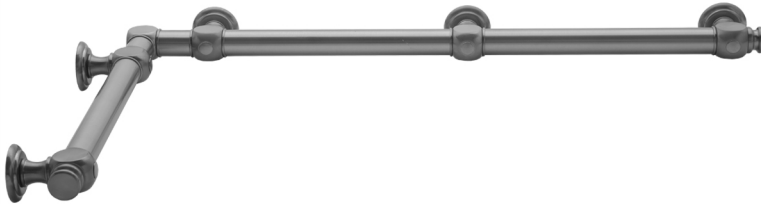

G60 32" x 60" Inside Corner Grab Bar

Model #: G60-32-60-IC-

FEATURES:

- ADA compliant when properly installed
- All brass construction, fully polished & plated
- All grab bars can be custom sized. Contact JACLO for pricing & availability
- Optional handshower sliders and toilet paper/wash cloth holders can be added only upon initial order
- Grab bars over 32" REQUIRE a middle post

AVAILABLE FINISHES:

Polished Chrome (PCH)	Satin Chrome (SC)	Bronze Umber (BU)
Satin Nickel (SN)	Pewter (PEW)	Caramel Bronze (CB)
Polished Nickel (PN)	Antique Brass (AB)	Antique Copper (ACU)
Oil-Rubbed Bronze (ORB)	Polished Brass (PB)	Polished Copper (PCU)
Vintage Bronze (VB)	Satin Brass (SB)	Rose Gold (RG)
Matte Black (MBK)	Satin Gold (SG)	Polished Gold (PG)
Black Nickel (BKN)	Bombay Gold (BG)	Jewelers Gold (JG)
Europa Bronze (EB)	White (WH)	Sedona Beige (SDB)
Tristan Brass (TB)	Unlacquered Brass (ULB)	Satin Cooper (SCU)