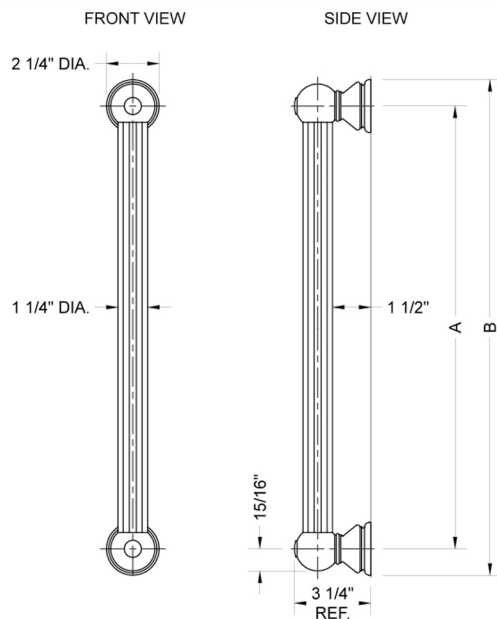

16" G33 Straight Grab Bar

Model #: G33-16-

FEATURES:

- ADA compliant when properly installed
- All brass construction, fully polished & plated
- All grab bars can be custom sized. Contact JACLO for pricing & availability
- Optional handshower sliders and toilet paper/wash cloth holders can be added only upon initial order
- Grab bars over 32" REQUIRE a middle post

SPECIFICATION DRAWING:

BRASS LUXURY GRAB BAR			
PART. #	DESCRIPTION	A	B
G33-12-XX	12" CENTER TO CENTER	12"	14 1/4"
G33-16-XX	16" CENTER TO CENTER	16"	18 1/4"
G33-18-XX	18" CENTER TO CENTER	18"	20 1/4"
G33-24-XX	24" CENTER TO CENTER	24"	28 1/4"
G33-32-XX	32" CENTER TO CENTER	32"	44 1/4"
*NOTE: GRAB BARS OVER 32" REQUIRE A MIDDLE POST			
G33-36-XX	36" CENTER TO CENTER	36"	38 1/4"
G33-42-XX	42" CENTER TO CENTER	42"	44 1/4"
G33-48-XX	48" CENTER TO CENTER	48"	50 1/4"
G33-60-XX	60" CENTER TO CENTER	60"	62 1/4"