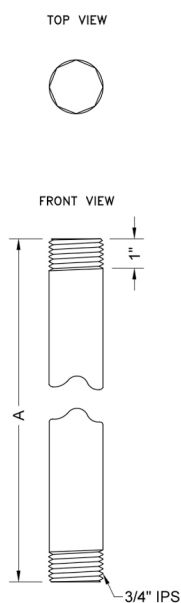

3/4" IPS x 30" Brass Vertical Drop Ceiling Nipple

Model #: 801-34.30-

FEATURES:

- Brass vertical drop ceiling shower arm
- 3/4" IPS x 30" length
- 3/4" escutcheons sold separately
- All custom lengths available. Contact JACLO for pricing & availability

SPECIFICATION DRAWING:

3/4" BRASS VERTICAL DROP CEILING NIPPLES		
PART. #	DESCRIPTION	A
801-34.4	3/4" IPS X 4"	4"
801-34.6	3/4" IPS X 6"	6"
801-34.12	3/4" IPS X 12"	12"
801-34.18	3/4" IPS X 18"	18"
801-34.24	3/4" IPS X 24"	24"
801-34.30	3/4" IPS X 30"	30"
801-34.36	3/4" IPS X 36"	36"