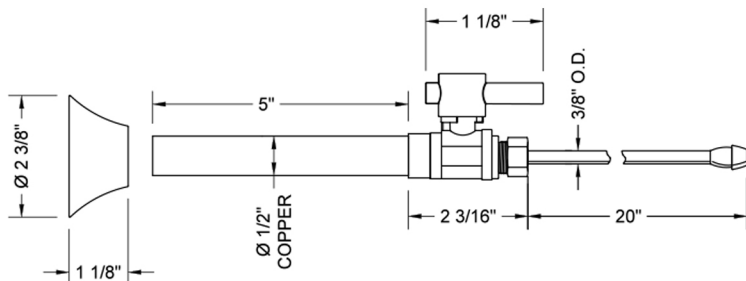

Quarter Turn Straight Pattern 1/2" Copper (Sweat Fit) x 3/8" O.D. Faucet Supply Kit with Contempo Lever Handle, 20" Supply Tubes, Escutcheons

Model #: 631-2-62-

FEATURES:

- Complete Faucet Supply Kit
- Kit contains:
 - (2) Quarter Turn Straight Pattern 1/2" Copper (Sweat Fit) x 3/8" O.D. Supply Valve with Contempo Lever Handle P/N 631-2
 - (2) 20" Copper Supply Tubes P/N 662
 - (2) Bell Escutcheons P/N 7116

SPECIFICATION DRAWING:

COMPONENTS	
DESCRIPTION	QTY:
STRAIGHT VALVE - CONTEMPO LEVER HANDLE	2
3/8" O.D. SUPPLY TUBE	2
ESCUTCHEON	2

AVAILABLE HANDLES: