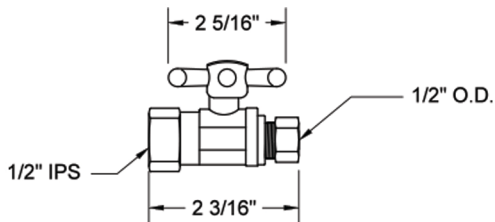

Quarter Turn Straight Pattern 1/2" IPS x 1/2" O.D. Supply Valve with Standard Cross Handle

Model #: 620-

FEATURES:

- Straight pattern IPS x 1/2" O.D. quarter turn ball valve
- 1/2" IPS inlet x 1/2" O.D. outlet
- All brass body and stem
- White Porcelain button available - "H", "C" & plain for standard cross handle only

AVAILABLE FINISHES:

Polished Chrome (PCH)	Satin Chrome (SC)	Bronze Umber (BU)
Satin Nickel (SN)	Pewter (PEW)	Caramel Bronze (CB)
Polished Nickel (PN)	Antique Brass (AB)	Antique Copper (ACU)
Oil-Rubbed Bronze (ORB)	Polished Brass (PB)	Polished Copper (PCU)
Vintage Bronze (VB)	Satin Brass (SB)	Rose Gold (RG)
Matte Black (MBK)	Satin Gold (SG)	Polished Gold (PG)
Black Nickel (BKN)	Bombay Gold (BG)	Jewelers Gold (JG)
Europa Bronze (EB)	White (WH)	Sedona Beige (SDB)
Tristan Brass (TB)	Unlacquered Brass (ULB)	Satin Cooper (SCU)

SPECIFICATION DRAWING:

AVAILABLE HANDLES:

COMPLIANCES:

Complies with: ASME A112.18.1-2012/CSA B125.1-12