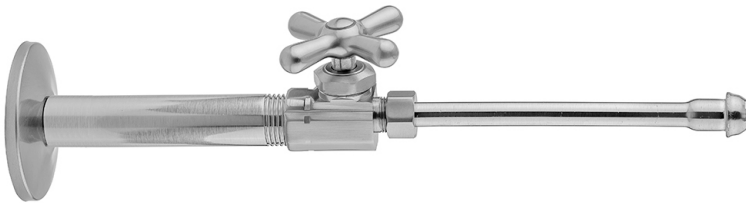

Multi Turn Straight Pattern 1/2" IPS x 3/8" O.D. Faucet Supply Kit with Cross Handle, 20" Supply Tubes, Escutcheons

Model #: 591X-62-

FEATURES:

- Complete Faucet Supply Kit
- Kit contains:
 - (2) Multi Turn Straight Pattern 1/2" IPS x 3/8" O.D. Supply Valve with Cross Handle P/N 591X
 - (2) 20" Copper Supply Tubes P/N 662
 - (2) Escutcheons P/N 741
 - (2) 1/2" Brass Nipples P/N 801-12.4

AVAILABLE FINISHES:

- | | | |
|-----------------------|---------------------|-------------------------|
| Polished Chrome (PCH) | Satin Chrome (SC) | Satin Nickel (SN) |
| Polished Nickel (PN) | Antique Brass (AB) | Oil-Rubbed Bronze (ORB) |
| Polished Brass (PB) | Vintage Bronze (VB) | |

SPECIFICATION DRAWING:

AVAILABLE HANDLES:

COMPONENTS	
DESCRIPTION	QTY:
STRAIGHT VALVE - STANDARD CROSS HANDLE	2
20" X 3/8" O.D. SUPPLY TUBE	2
ESCUTCHEON	2
4" NIPPLE	2