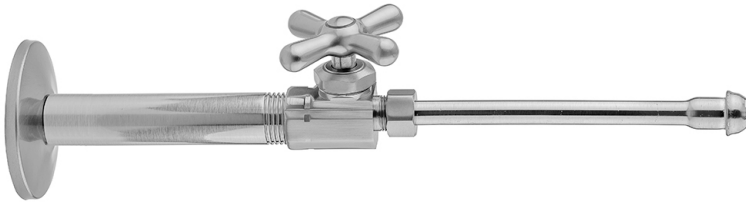

Multi Turn Straight Pattern 1/2" IPS x 3/8" O.D. Faucet Supply Kit with Cross Handle, 20" Supply Tubes, Escutcheons

Model #: 591X-62-

FEATURES:

- Complete Faucet Supply Kit
- Kit contains:
 - (2) Multi Turn Straight Pattern 1/2" IPS x 3/8" O.D. Supply Valve with Cross Handle P/N 591X
 - (2) 20" Copper Supply Tubes P/N 662
 - (2) Escutcheons P/N 741
 - (2) 1/2" Brass Nipples P/N 801-12.4

AVAILABLE FINISHES:

- | | | |
|-----------------------|---------------------|-------------------------|
| Polished Chrome (PCH) | Satin Chrome (SC) | Satin Nickel (SN) |
| Polished Nickel (PN) | Antique Brass (AB) | Oil-Rubbed Bronze (ORB) |
| Polished Brass (PB) | Vintage Bronze (VB) | |

SPECIFICATION DRAWING:

AVAILABLE HANDLES:

COMPONENTS	
DESCRIPTION	QTY:
STRAIGHT VALVE - STANDARD CROSS HANDLE	2
20" X 3/8" O.D. SUPPLY TUBE	2
ESCUTCHEON	2
4" NIPPLE	2