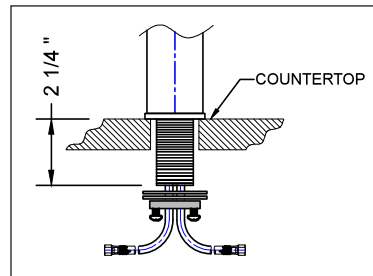

INSTALLATION INSTRUCTIONS

Cubix® Square Single Handle Basin Faucet Part #: 3377-