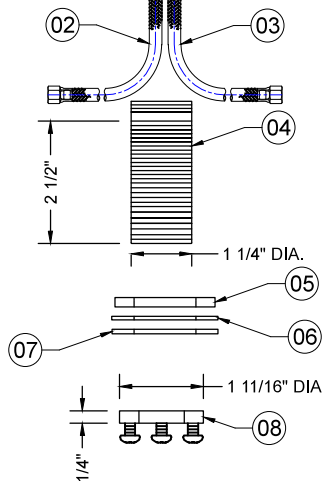

### COMPONENTS

1. SINGLE HANDLE BASIN FAUCET
2. HOT SUPPLY LINE
3. COLD SUPPLY LINE
4. MOUNTING SHANK
5. FAUCET BASE
6. RUBBER WASHER
7. METAL WASHER
8. MOUNTING NUT

### INSTALLATION

1. Remove the mounting nut (8), metal washer (7) and rubber washer (6) from the mounting shank (4).
2. Confirm the mounting shank (4) is tight to the faucet body and slide the faucet base (5) to the bottom of the faucet body.
3. From above, feed the faucet supply lines (2)(3) and insert the mounting shank (4) through hole in sink.
4. From below, feed the rubber washer (6), metal washer (7) and mounting nut (8) over the faucet supply lines (2)(3).
5. Thread the mounting nut (8) over the faucet shank (4).
6. Tighten the mounting nut (8) to the base of the sink.
7. Tighten the mounting nut (8) retaining screws until faucet is secure in the sink.
8. Connect hot (red)(2) and cold (blue)(3) supply lines to water supply.
9. Turn on hot and cold water supplies and test for leaks. Adjust accordingly.