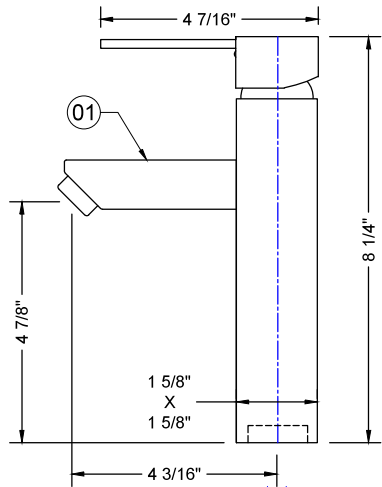

INSTALLATION INSTRUCTIONS

Cubix® Square Single Handle Basin Faucet Part #: 3377-