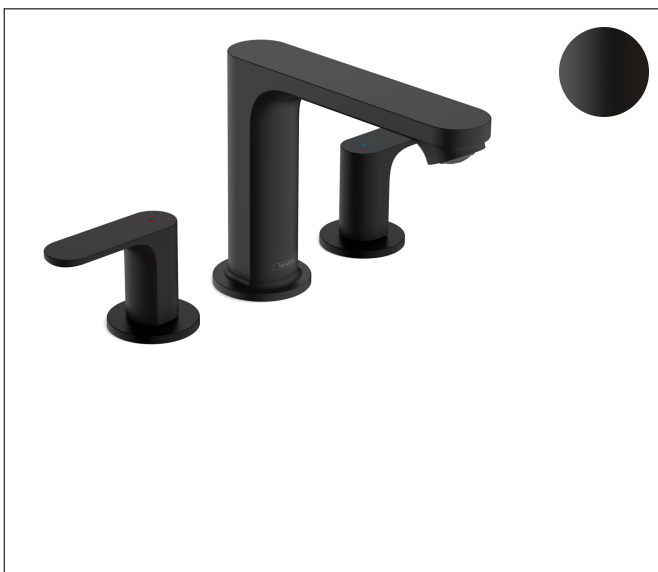

Brand hansgrohe  
 Art. Name **Rebris S** Widespread Faucet 110 with Pop-Up Drain  
 Art. Nr. 72530671  
 Surface matte black  
 Pos. 1

reddot winner 2022

## Product Picture

## Features

- Consists of: Widespread faucet, Pop-up assembly
- Spout height: 107 mm
- Spray modes: Aerated spray
- Flow: 1.2 GPM (4.5 L/Min)
- 90° ceramic valves
- Includes pop-up drain
- Material waste set: Metal