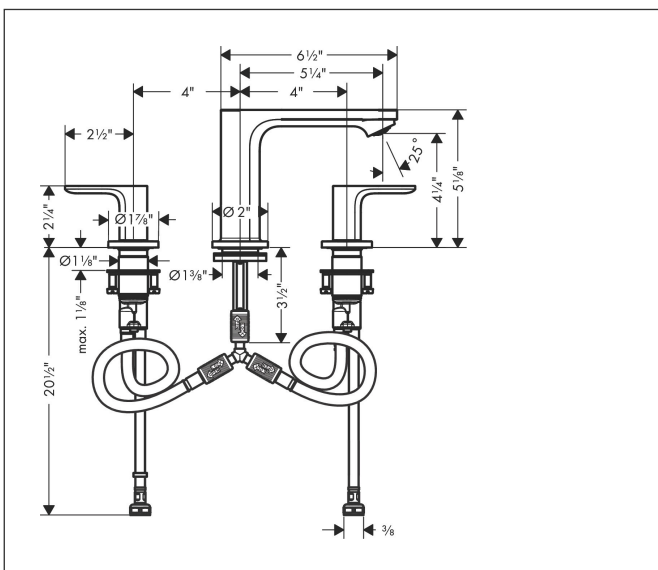

Brand hansgrohe
Art. Name **Rebris S** Widespread Faucet 110 with Pop-Up Drain
Art. Nr. 72530671
Surface matte black
Pos. 1

reddot winner 2022

Product Picture

Features

- Consists of: Widespread faucet, Pop-up assembly
- Spout height: 107 mm
- Spray modes: Aerated spray
- Flow: 1.2 GPM (4.5 L/Min)
- 90° ceramic valves
- Includes pop-up drain
- Material waste set: Metal

Drawing

Technology