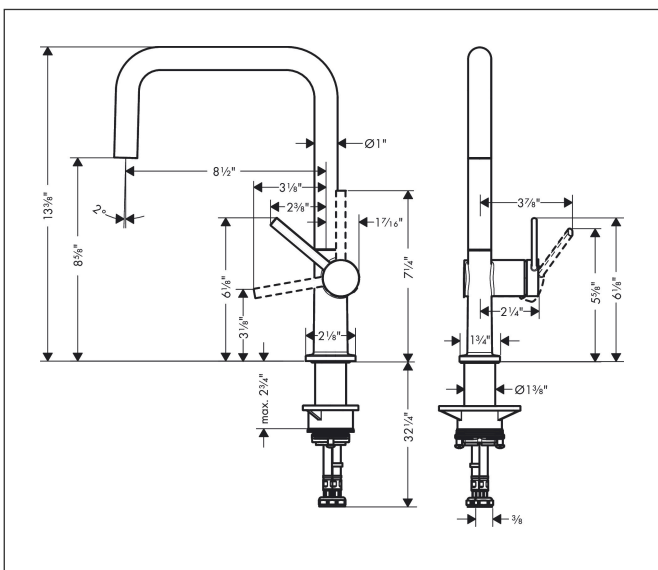

Brand hansgrohe
 Art. Name **Talis N** Kitchen Faucet, U-Style 1-Spray, 1.5 GPM
 Art. Nr. 72858801
 Surface steel optic
 Pos. 1

Product Picture

Drawing

Features

- Swivel range adjustable in 4 steps 60°, 110°, 150° or 360°
- Aerated spray
- Deck mounted
- Flow: 1.5 GPM (5.7 L/Min)
- Ceramic cartridge
- 3/8" connections
- 1 3/8" Mounting hole required
- Single lever kitchen mixer, connection hoses, Assembly instructions, Fastening set