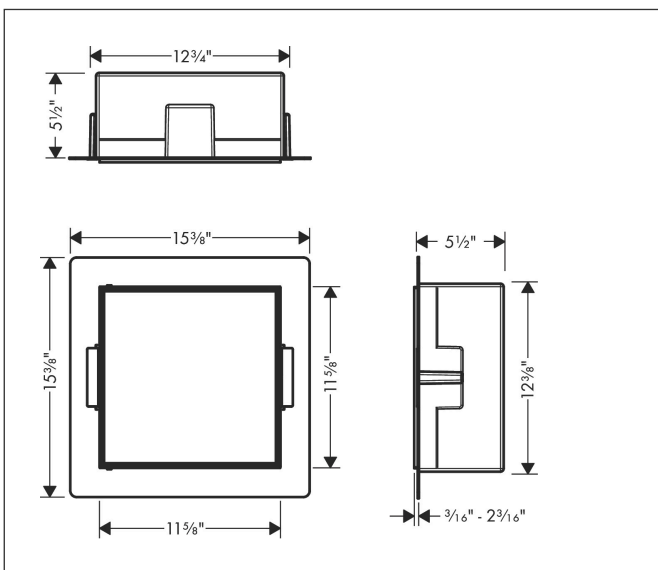

Brand hansgrohe
 Art. Name **XtraStoris Rock** Wall niche with tileable door 12"x 12"x 5 1/2"
 Art. Nr. 56091800
 Surface Brushed Stainless Steel
 Pos. 1

Product Picture

Features

- Consists of: wall niche with tileable door, sealing set
- Tileable Push-Open door
- Depth of the tileable door: 12 mm
- Installation depth: 140 mm
- Where to use: new construction, renovation
- Variable installation depth
- Easy to clean surface
- Suitable for use in wet areas
- easy adjustment to tile thickness
- Wall type: solid wall construction, drywall construction
- Material sealing set: Polystyrene (PS)
- Material wall niche: Stainless Steel 304 (1.4301)
- Dimensions wall niche: 300 x 300 x 140 mm (HxWxD)
- Required dimensions for sealing set: 313 x 325 x 140 mm (HxWxD)

Drawing

Technology