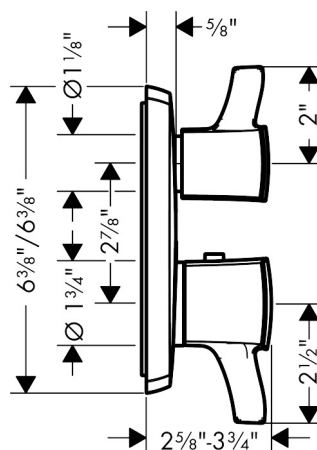

Brand	hansgrohe
Art. Name	<b>Ecostat Classic</b> Thermostatic Trim with Volume Control, Square
Art. Nr.	15727671
Surface	matte black
Pos.	1

## Product Picture

## Drawing

## Features

- Volume control for 1 outlet
- Flow: 6.0 GPM (22.7 L/Min)
- Thermostatic cartridge, Ceramic cartridge
- Anti-scald 100° safety stop
- Optimized for water-efficient shower products