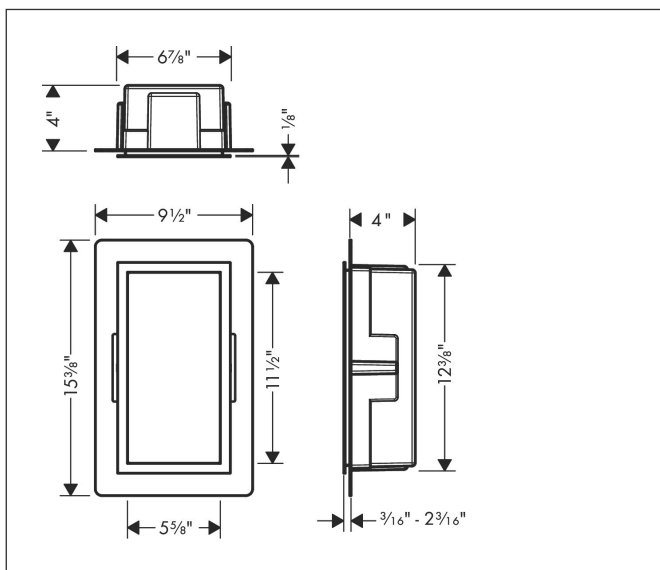

Brand	hangrohe
Art. Name	XtraStoris Individual Wall niche Brushed Stainless Steel with design frame 12"x 6"x 4"
Art. Nr.	56094670
Surface	matte black
Pos.	1

Product Picture

Features

- Consists of: wall niche with design frame, sealing set
- Body colour: Brushed Stainless Steel
- Installation depth: 100 mm
- Where to use: new construction, renovation
- Easy to clean surface
- Suitable for use in wet areas
- Wall type: solid wall construction, drywall construction
- Material sealing set: Polystyrene (PS)
- Material wall niche: Stainless Steel 304 (1.4301)
- Dimensions wall niche: 300 x 150 x 100 mm (HxWxD)
- Required dimensions for sealing set: 313 x 175 x 100 mm (HxWxD)

Drawing

Technology