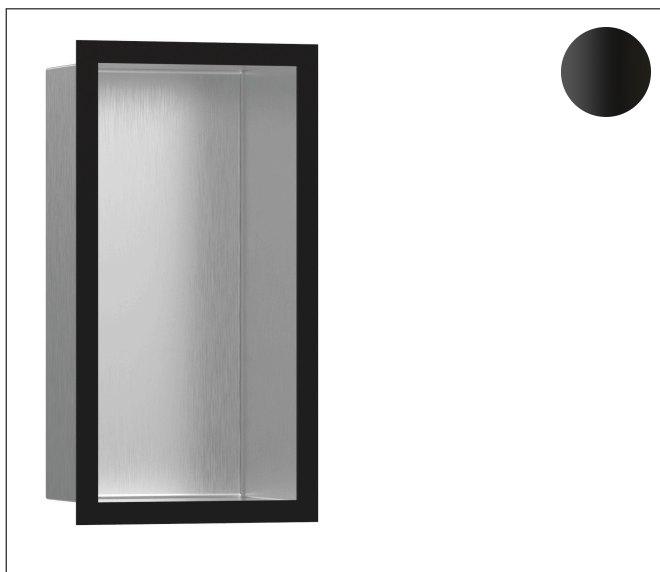

Brand	hangrohe
Art. Name	XtraStoris Individual Wall niche Brushed Stainless Steel with design frame 12"x 6"x 4"
Art. Nr.	56094670
Surface	matte black
Pos.	1

Product Picture

Features

- Consists of: wall niche with design frame, sealing set
- Body colour: Brushed Stainless Steel
- Installation depth: 100 mm
- Where to use: new construction, renovation
- Easy to clean surface
- Suitable for use in wet areas
- Wall type: solid wall construction, drywall construction
- Material sealing set: Polystyrene (PS)
- Material wall niche: Stainless Steel 304 (1.4301)
- Dimensions wall niche: 300 x 150 x 100 mm (HxWxD)
- Required dimensions for sealing set: 313 x 175 x 100 mm (HxWxD)