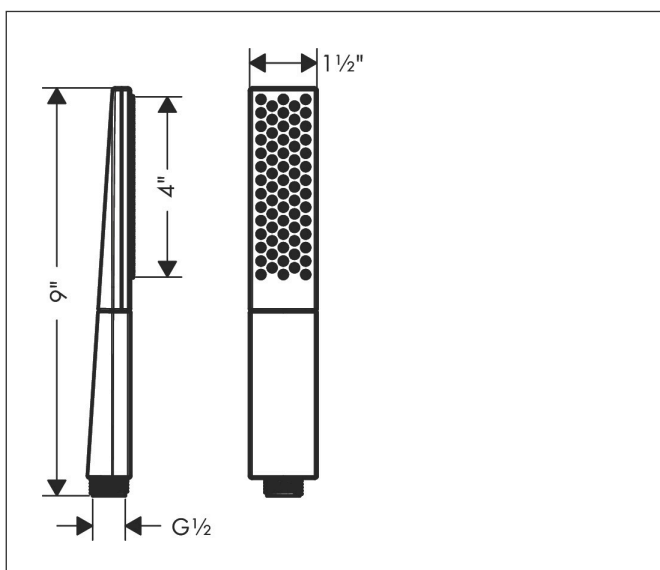

Drawing

Technology

Spray Types