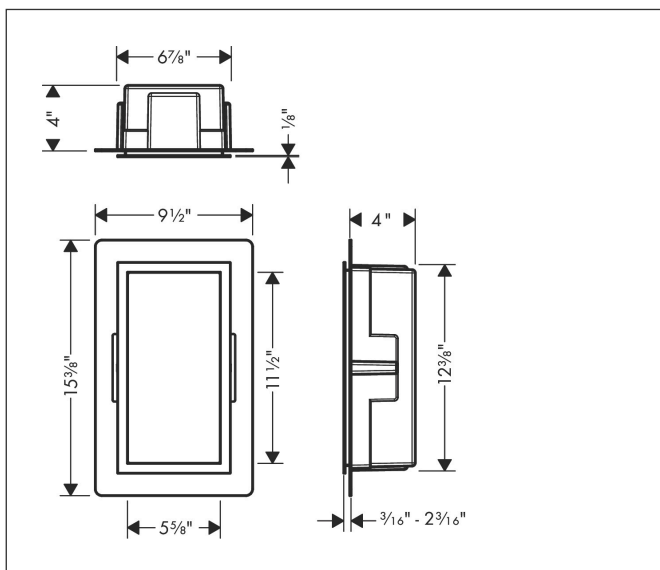

Brand	hangrohe
Art. Name	XtraStoris Individual Wall niche Brushed Stainless Steel with design frame 12"x 6"x 4"
Art. Nr.	56094800
Surface	Brushed Stainless Steel
Pos.	1

Product Picture

Features

- Consists of: wall niche with design frame, sealing set
- Body colour: Brushed Stainless Steel
- Installation depth: 100 mm
- Where to use: new construction, renovation
- Easy to clean surface
- Suitable for use in wet areas
- Wall type: solid wall construction, drywall construction
- Material sealing set: Polystyrene (PS)
- Material wall niche: Stainless Steel 304 (1.4301)
- Dimensions wall niche: 300 x 150 x 100 mm (HxWxD)
- Required dimensions for sealing set: 313 x 175 x 100 mm (HxWxD)

Drawing

Technology