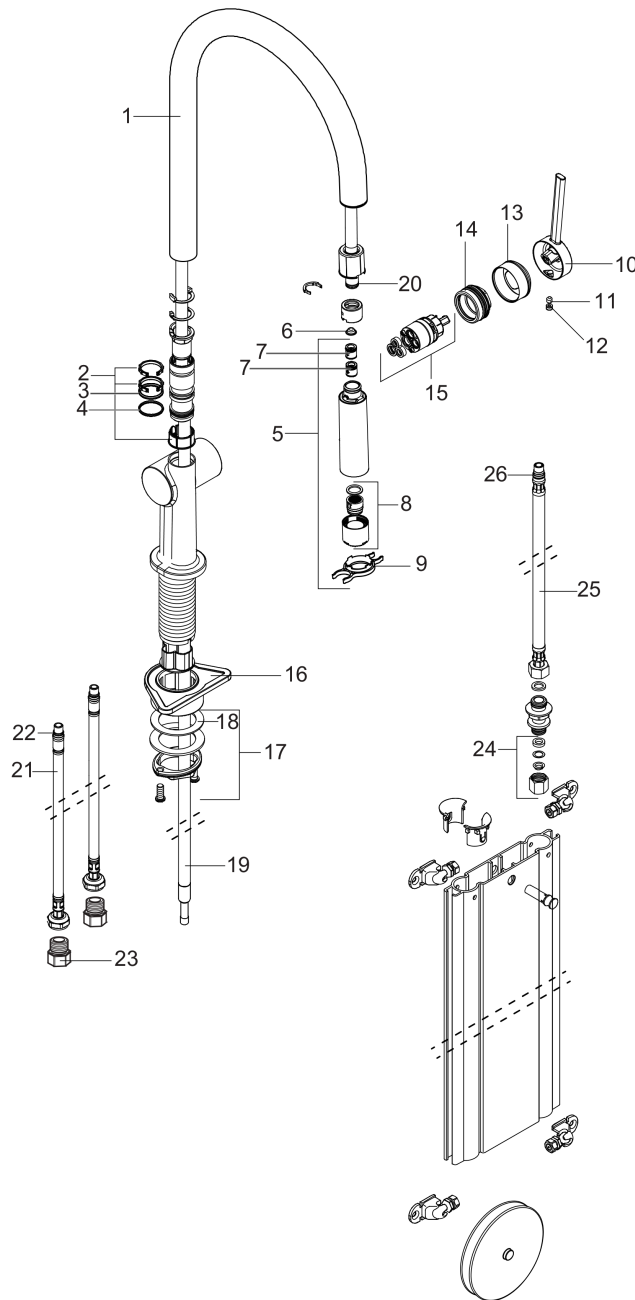

Talis N

HighArc Kitchen Faucet, A-Style 2-Spray Pull-Down with sBox, 1.75 GPM

Finishes : **chrome** Part no. : **72850001**

Description

Features

- Swivel range adjustable in 4 steps 60°, 110°, 150° or 360°
- Aerated spray, needle spray
- Toggle spray diverter
- MagFit magnetic sprayhead docking
- deck mounted
- Flow: 1.75 GPM (6.6 L/Min)
- Ceramic cartridge
- 3/8" connections
- Integrated double backflow prevention
- sBox for smooth, protected hose guidance in the cabinet
- extension length up to 30" (76cm)
- 1 3/8" Mounting hole required
- Single lever kitchen mixer, connection hoses, Fastening set, Assembly instructions

Item details

List Price \$ 673.00

Technology

Compliance

Product image

Scale drawing

Talis N
HighArc Kitchen Faucet, A-Style 2-Spray Pull-Down with sBox, 1.75 GPM
 Finishes : **chrome** Part no. : **72850001**

Exploded drawing

Year of production: >06/20

Talis N

HighArc Kitchen Faucet, A-Style 2-Spray Pull-Down with sBox, 1.75 GPM

Finishes : **chrome** Part no. : **72850001**

Spare parts list

Year of production: >06/20

Pos.	Description	Part no.	Price	PU
1	spout cpl.	93826000	-	1
2	set of lever collars	98365000	-	1
3	O-ring 19x2	98426000	-	1
4	O-ring 20x1,5	98197000	-	1
5	handspray	93741001	-	1
6	filter	98516000	-	1
7	non return valve DW 10	96456000	-	1
8	spray former	93342001	-	1
9	service tool	95910000	-	1
10	handle	93736000	-	1
11	hollow set screw M5x5	98446000	-	1
12	screw cover	93735610	-	1
13	flange	93737000	-	1
14	nut	93738000	-	1
15	cartridge, assy	93740000	-	1
16	support	97523000	-	1
17	fixing set (Ø 34)	95049000	-	1
18	lever collar	97548000	-	1
19	hose	93754000	-	1
20	O-ring 8x2	98112000	-	1
21	connection hose 900 mm M8x0,75 G3/8	93746000	-	1
22	O-ring 6,6x1,6	93019000	-	1
23	adapter for connection hose	88802000	-	1
24	squeezing connection	96099000	-	1
25	connection hose 450 mm M8x0,75 G3/8	97206000	-	1
26	O-ring 7x1,5	98422000	-	1
a	extension set	43333000	-	1