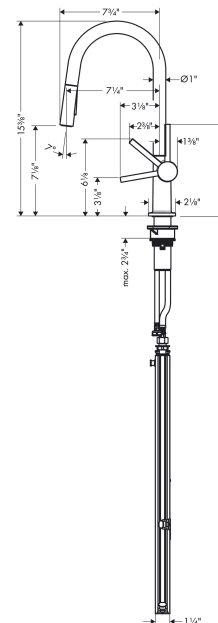

Talis N

HighArc Kitchen Faucet, A-Style 2-Spray Pull-Down with sBox, 1.75 GPM

Finishes : **chrome** Part no. : **72850001**

Description

Features

- Swivel range adjustable in 4 steps 60°, 110°, 150° or 360°
- Aerated spray, needle spray
- Toggle spray diverter
- MagFit magnetic sprayhead docking
- deck mounted
- Flow: 1.75 GPM (6.6 L/Min)
- Ceramic cartridge
- 3/8" connections
- Integrated double backflow prevention
- sBox for smooth, protected hose guidance in the cabinet
- extension length up to 30" (76cm)
- 1 3/8" Mounting hole required
- Single lever kitchen mixer, connection hoses, Fastening set, Assembly instructions

Item details

List Price \$ 673.00

Technology

Compliance

Product image

Scale drawing

Talis N
HighArc Kitchen Faucet, A-Style 2-Spray Pull-Down with sBox, 1.75 GPM
 Finishes : **chrome** Part no. : **72850001**

Exploded drawing

Year of production: >06/20

Talis N

HighArc Kitchen Faucet, A-Style 2-Spray Pull-Down with sBox, 1.75 GPM

Finishes : **chrome** Part no. : **72850001**

Spare parts list

Year of production: >06/20

Pos.	Description	Part no.	Price	PU
1	spout cpl.	93826000	-	1
2	set of lever collars	98365000	-	1
3	O-ring 19x2	98426000	-	1
4	O-ring 20x1,5	98197000	-	1
5	handspray	93741001	-	1
6	filter	98516000	-	1
7	non return valve DW 10	96456000	-	1
8	spray former	93342001	-	1
9	service tool	95910000	-	1
10	handle	93736000	-	1
11	hollow set screw M5x5	98446000	-	1
12	screw cover	93735610	-	1
13	flange	93737000	-	1
14	nut	93738000	-	1
15	cartridge, assy	93740000	-	1
16	support	97523000	-	1
17	fixing set (Ø 34)	95049000	-	1
18	lever collar	97548000	-	1
19	hose	93754000	-	1
20	O-ring 8x2	98112000	-	1
21	connection hose 900 mm M8x0,75 G3/8	93746000	-	1
22	O-ring 6,6x1,6	93019000	-	1
23	adapter for connection hose	88802000	-	1
24	squeezing connection	96099000	-	1
25	connection hose 450 mm M8x0,75 G3/8	97206000	-	1
26	O-ring 7x1,5	98422000	-	1
a	extension set	43333000	-	1