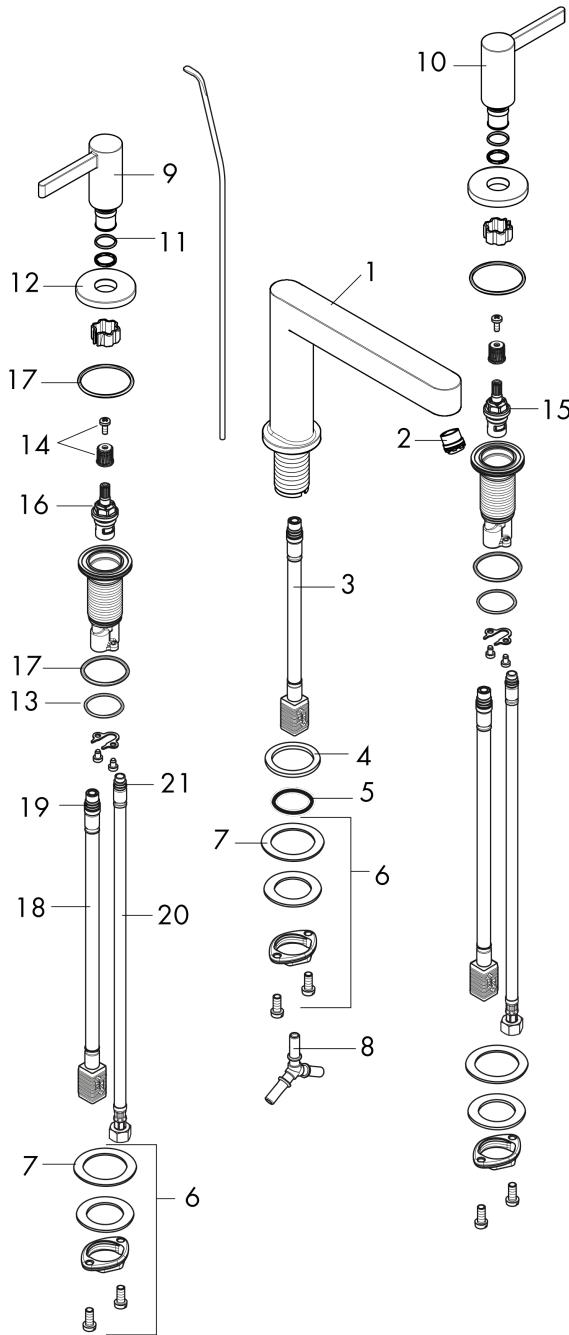

Finoris

Widespread Faucet 160 with Pop-Up Drain, 1.2 GPM

Finishes : **brushed nickel** Part no. : **76034821**

Exploded drawing

Year of production: >11/21

Finoris**Widespread Faucet 160 with Pop-Up Drain, 1.2 GPM**Finishes : **brushed nickel** Part no. : **76034821****Spare parts list**

Year of production: >11/21

Pos.	Description	Part no.	Price	PU
2	spray former	93973000	-	1
3	null	92913000	-	1
4	flat seal	98749000	-	1
5	O-ring 26x4	92191000	-	1
6	null	92909000	-	1
7	lever collar	97548000	-	1
8	hose connection angel	92905000	-	1
9	handle for hot water	93969820	-	1
10	handle for cold water	93970820	-	1
11	O-Ring 14x1,5	98201000	-	1
12	escutcheon for handle	92956820	-	1
13	O-ring 26x2,5	98216000	-	1
14	handle fixing set	98932000	-	1
15	shut off unit right closing	98817000	-	1
16	shut off unit left closing	95366000	-	1
17	null	92907000	-	1
18	null	92914000	-	1
19	O-ring 8x1,75	97827000	-	1
20	connection hose 18½" M8x0,75 3/8"	96321001	-	1
21	O-ring 7x1,5	98422000	-	1