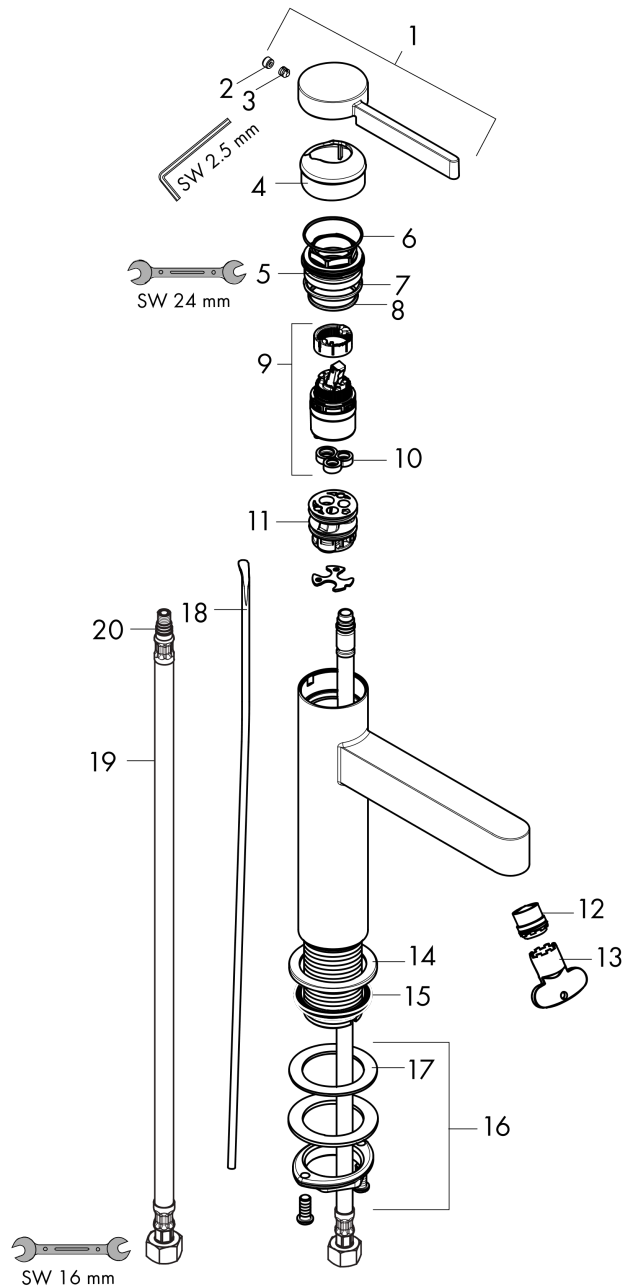

Finoris
Single-Hole Faucet 100 with Pop-Up Drain, 1.2 GPM
 Finishes : **brushed nickel** Part no. : **76010821**

Description

Features

- Consists of: Single-handle faucet, Pop-up assembly
- Spray modes: Laminar spray
- Flow: 1.2 GPM (4.5 L/Min)
- Ceramic cartridge
- Includes pop-up drain
- Material waste set: Metal

Item details

List Price \$ 502.00

Technology

Design awards

Compliance

Product image

Scale drawing

Finoris
Single-Hole Faucet 100 with Pop-Up Drain, 1.2 GPM
 Finishes : **brushed nickel** Part no. : **76010821**

Exploded drawing

Year of production: >11/21

Finoris
Single-Hole Faucet 100 with Pop-Up Drain, 1.2 GPM
 Finishes : **brushed nickel** Part no. : **76010821**

Spare parts list

Year of production: >11/21

Pos.	Description	Part no.	Price	PU
2	screw cover	93735460	-	1
3	hollow set screw M5x5	98446000	-	1
4	flange	93737820	-	1
5	nut	92926000	-	1
6	O-ring 30x1,5	98433000	-	1
7	O-ring 29x2	98391000	-	1
8	O-ring 25x1,5	98146000	-	1
9	cartridge, assy	93760000	-	1
10	seal	93383000	-	1
11	adapter for cartridge	98866000	-	1
12	spray former	93973000	-	1
13	special tool	98987000	-	1
14	escutcheon	94265820	-	1
15	flat seal	98749000	-	1
16	fixing set (Ø 32)	13961000	-	1
17	lever collar	97548000	-	1
18	pull rod	96657820	-	1
19	connection hose 23½" M8x0,75 3/8"	96556001	-	1
20	O-ring 6,6x1,6	93019000	-	1
a	lever arm 340mm (ball-Ø12mm)	96324000	-	1