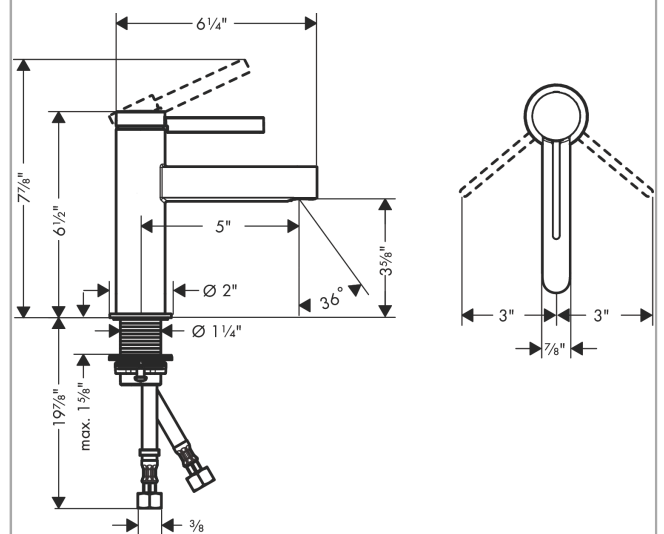

Finoris
Single-Hole Faucet 100 with Pop-Up Drain, 1.2 GPM
 Finishes : **brushed nickel** Part no. : **76010821**

Description

Features

- Consists of: Single-handle faucet, Pop-up assembly
- Spray modes: Laminar spray
- Flow: 1.2 GPM (4.5 L/Min)
- Ceramic cartridge
- Includes pop-up drain
- Material waste set: Metal

Item details

List Price \$ 502.00

Technology

Design awards

Compliance

Product image

Scale drawing

Finoris
Single-Hole Faucet 100 with Pop-Up Drain, 1.2 GPM
 Finishes : **brushed nickel** Part no. : **76010821**

Exploded drawing

Year of production: >11/21

Finoris
Single-Hole Faucet 100 with Pop-Up Drain, 1.2 GPM
 Finishes : **brushed nickel** Part no. : **76010821**

Spare parts list

Year of production: >11/21

Pos.	Description	Part no.	Price	PU
2	screw cover	93735460	-	1
3	hollow set screw M5x5	98446000	-	1
4	flange	93737820	-	1
5	nut	92926000	-	1
6	O-ring 30x1,5	98433000	-	1
7	O-ring 29x2	98391000	-	1
8	O-ring 25x1,5	98146000	-	1
9	cartridge, assy	93760000	-	1
10	seal	93383000	-	1
11	adapter for cartridge	98866000	-	1
12	spray former	93973000	-	1
13	special tool	98987000	-	1
14	escutcheon	94265820	-	1
15	flat seal	98749000	-	1
16	fixing set (Ø 32)	13961000	-	1
17	lever collar	97548000	-	1
18	pull rod	96657820	-	1
19	connection hose 23½" M8x0,75 3/8"	96556001	-	1
20	O-ring 6,6x1,6	93019000	-	1
a	lever arm 340mm (ball-Ø12mm)	96324000	-	1