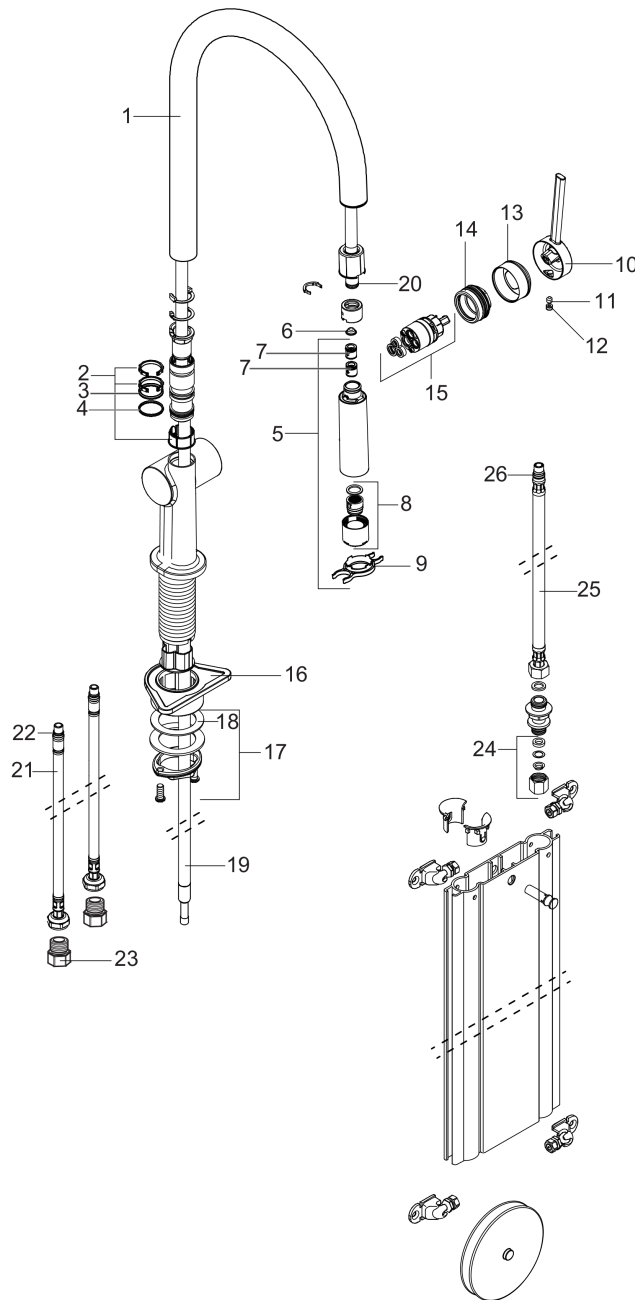

**Talis N**  
**HighArc Kitchen Faucet, O-Style 2-Spray Pull-Down with sBox, 1.75 GPM**  
 Finishes : **chrome** Part no. : **72801001**

**Description**

**Features**

- Consists of: Single lever kitchen mixer, hose box
- Swivel range adjustable in 4 steps 60°, 110°, 150° or 360°
- Aerated spray, needle spray
- Toggle spray diverter
- MagFit magnetic sprayhead docking
- Single-hole installation
- Flow: 1.75 GPM (6.6 L/Min)
- Ceramic cartridge
- 3/8" connections
- Integrated double backflow prevention
- sBox for smooth, protected hose guidance in the cabinet
- extension length up to 30" (76cm)
- Single lever kitchen mixer, connection hoses, Fastening set, Assembly instructions

**Item details**

List Price \$ 633.00

**Technology**

**Compliance**

**Product image**

**Scale drawing**

**Talis N**  
**HighArc Kitchen Faucet, O-Style 2-Spray Pull-Down with sBox, 1.75 GPM**  
 Finishes : **chrome** Part no. : **72801001**

## Talis N

HighArc Kitchen Faucet, O-Style 2-Spray Pull-Down with sBox, 1.75 GPM

Finishes : **chrome** Part no. : **72801001**

### Spare parts list

Year of production: >06/20

Pos.	Description	Part no.	Price	PU
1	spout cpl.	93739000	-	1
2	set of lever collars	98365000	-	1
3	O-ring 19x2	98426000	-	1
4	O-ring 20x1,5	98197000	-	1
5	handspray	93741001	-	1
6	filter	98516000	-	1
7	non return valve DW 10	96456000	-	1
8	spray former	93342001	-	1
9	service tool	95910000	-	1
10	handle	93736000	-	1
11	hollow set screw M5x5	98446000	-	1
12	screw cover	93735610	-	1
13	flange	93737000	-	1
14	nut	93738000	-	1
15	cartridge, assy	93740000	-	1
16	support	97523000	-	1
17	fixing set (Ø 34)	95049000	-	1
18	lever collar	97548000	-	1
19	hose	93754000	-	1
20	O-ring 8x2	98112000	-	1
21	connection hose 900 mm M8x0,75 G3/8	93746000	-	1
22	O-ring 6,6x1,6	93019000	-	1
23	adapter for connection hose	88802000	-	1
24	squeezing connection	96099000	-	1
25	connection hose 450 mm M8x0,75 G3/8	97206000	-	1
26	O-ring 7x1,5	98422000	-	1
A	extension set	43333000	-	1