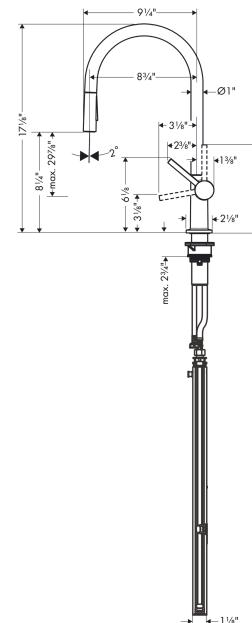

**Talis N**  
**HighArc Kitchen Faucet, O-Style 2-Spray Pull-Down with sBox, 1.75 GPM**  
 Finishes : **chrome** Part no. : **72801001**

**Description**

**Features**

- Consists of: Single lever kitchen mixer, hose box
- Swivel range adjustable in 4 steps 60°, 110°, 150° or 360°
- Aerated spray, needle spray
- Toggle spray diverter
- MagFit magnetic sprayhead docking
- Single-hole installation
- Flow: 1.75 GPM (6.6 L/Min)
- Ceramic cartridge
- 3/8" connections
- Integrated double backflow prevention
- sBox for smooth, protected hose guidance in the cabinet
- extension length up to 30" (76cm)
- Single lever kitchen mixer, connection hoses, Fastening set, Assembly instructions

**Item details**

List Price \$ 633.00

**Technology**

**Compliance**

**Product image**

**Scale drawing**

**Talis N**  
**HighArc Kitchen Faucet, O-Style 2-Spray Pull-Down with sBox, 1.75 GPM**  
 Finishes : **chrome** Part no. : **72801001**

## Talis N

HighArc Kitchen Faucet, O-Style 2-Spray Pull-Down with sBox, 1.75 GPM

Finishes : **chrome** Part no. : **72801001**

### Spare parts list

Year of production: >06/20

Pos.	Description	Part no.	Price	PU
1	spout cpl.	93739000	-	1
2	set of lever collars	98365000	-	1
3	O-ring 19x2	98426000	-	1
4	O-ring 20x1,5	98197000	-	1
5	handspray	93741001	-	1
6	filter	98516000	-	1
7	non return valve DW 10	96456000	-	1
8	spray former	93342001	-	1
9	service tool	95910000	-	1
10	handle	93736000	-	1
11	hollow set screw M5x5	98446000	-	1
12	screw cover	93735610	-	1
13	flange	93737000	-	1
14	nut	93738000	-	1
15	cartridge, assy	93740000	-	1
16	support	97523000	-	1
17	fixing set (Ø 34)	95049000	-	1
18	lever collar	97548000	-	1
19	hose	93754000	-	1
20	O-ring 8x2	98112000	-	1
21	connection hose 900 mm M8x0,75 G3/8	93746000	-	1
22	O-ring 6,6x1,6	93019000	-	1
23	adapter for connection hose	88802000	-	1
24	squeezing connection	96099000	-	1
25	connection hose 450 mm M8x0,75 G3/8	97206000	-	1
26	O-ring 7x1,5	98422000	-	1
A	extension set	43333000	-	1