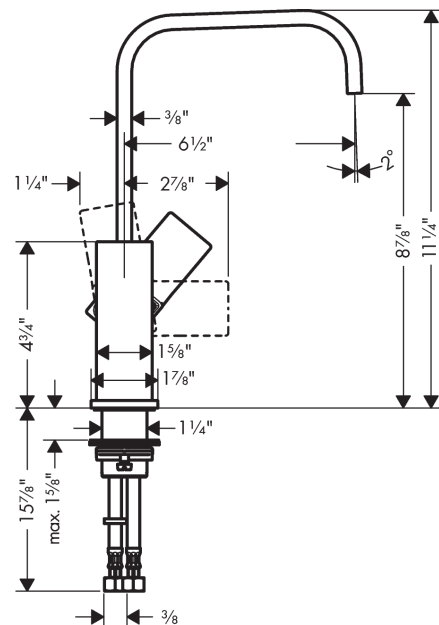

**Metropol**  
**Single-Hole Faucet 230 with Lever Handle and Swivel Spout, 1.2 GPM**  
 Finishes : **brushed nickel** Part no. : **32511821**

**Description**

**Features**

- Swivel range 120°
- Aerated spray
- Flow: 1.2 GPM (4.5 L/Min)
- Ceramic cartridge

**Item details**

List Price \$ 582.00

**Technology**

**Compliance**

**Product image**

**Scale drawing**

**Metropol**  
**Single-Hole Faucet 230 with Lever Handle and Swivel Spout, 1.2 GPM**  
 Finishes : **brushed nickel** Part no. : **32511821**

## Metropol

Single-Hole Faucet 230 with Lever Handle and Swivel Spout, 1.2 GPM

Finishes : **brushed nickel** Part no. : **32511821**

### Spare parts list

Year of production: >03/18

Pos.	Description	Part no.	Price	PU
1	O-ring 30x1,5	98433000	-	1
2	O-ring 8x2	98112000	-	1
3	hollow set screw M6x10 DIN 916	96029000	-	1
4	screw cover	95704000	-	1
5	flange	95493820	-	1
6	nut	93086000	-	1
7	O-Ring 22x2	98185000	-	1
8	O-ring 27x1,5	92527000	-	1
9	cartridge, assy	95973001	-	1
10	seal	98865000	-	1
11	plug	93087000	-	1
12	screw	93088000	-	1
13	O-ring 32x1,5	92936000	-	1
14	O-ring 24x2	98388000	-	1
15	O-ring 26x1,5	98390000	-	1
16	flat seal	98749000	-	1
17	fixing set (Ø 32)	13961000	-	1
18	lever collar	97548000	-	1
19	connection hose 23½" M8x0,75 3/8"	98600001	-	1