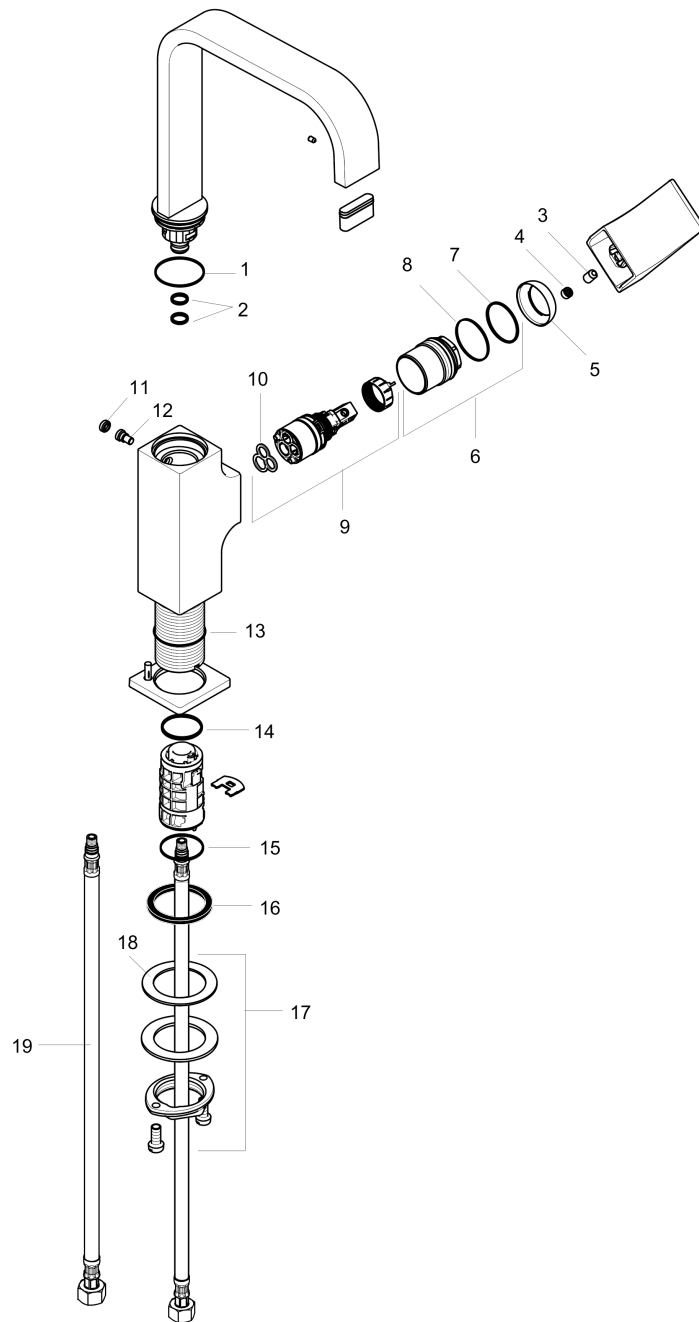

**Metropol**  
**Single-Hole Faucet 230 with Lever Handle and Swivel Spout, 1.2 GPM**  
 Finishes : **brushed nickel** Part no. : **32511821**

**Description**

**Features**

- Swivel range 120°
- Aerated spray
- Flow: 1.2 GPM (4.5 L/Min)
- Ceramic cartridge

**Item details**

List Price \$ 582.00

**Technology**

**Compliance**

**Product image**

**Scale drawing**

**Metropol**  
**Single-Hole Faucet 230 with Lever Handle and Swivel Spout, 1.2 GPM**  
 Finishes : **brushed nickel** Part no. : **32511821**

## Metropol

Single-Hole Faucet 230 with Lever Handle and Swivel Spout, 1.2 GPM

Finishes : **brushed nickel** Part no. : **32511821**

### Spare parts list

Year of production: >03/18

Pos.	Description	Part no.	Price	PU
1	O-ring 30x1,5	98433000	-	1
2	O-ring 8x2	98112000	-	1
3	hollow set screw M6x10 DIN 916	96029000	-	1
4	screw cover	95704000	-	1
5	flange	95493820	-	1
6	nut	93086000	-	1
7	O-Ring 22x2	98185000	-	1
8	O-ring 27x1,5	92527000	-	1
9	cartridge, assy	95973001	-	1
10	seal	98865000	-	1
11	plug	93087000	-	1
12	screw	93088000	-	1
13	O-ring 32x1,5	92936000	-	1
14	O-ring 24x2	98388000	-	1
15	O-ring 26x1,5	98390000	-	1
16	flat seal	98749000	-	1
17	fixing set (Ø 32)	13961000	-	1
18	lever collar	97548000	-	1
19	connection hose 23½" M8x0,75 3/8"	98600001	-	1