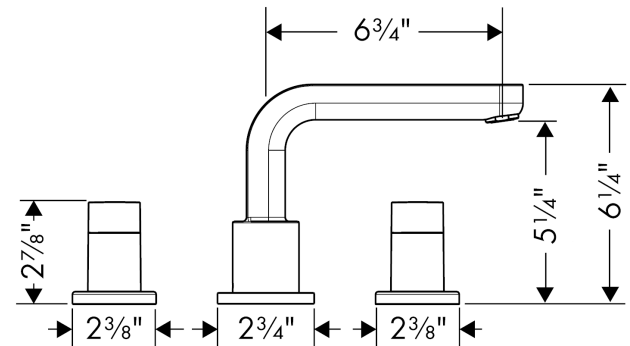

**Metris S**  
**3-Hole Roman Tub Set Trim with Full Handles**  
 Finishes : **brushed nickel** Part no. : **31436821**

**Description**

**Features**

- 90° ceramic valves

**Item details**

List Price \$ 866.00

**Compliance**

**Product image**

**Scale drawing**

**Metris S**  
**3-Hole Roman Tub Set Trim with Full Handles**  
 Finishes : **brushed nickel**    Part no. : **31436821**

Exploded drawing

Year of production: >04/07

### 3-Hole Roman Tub Set Trim with Full Handles

Finishes : **brushed nickel** Part no. : **31436821**

#### Spare parts list

Year of production: >04/07

Pos.	Description	Part no.	Price	PU
1	spout cpl.	31095820	-	1
2	hollow set screw M6x6	97660000	-	1
3	aerator M24x1 (25 l/min)	13956820	-	1
4	escutcheon Ø 70 mm	97779820	-	1
5	adapter for spout	88512000	-	1
6	handle	31097820	-	1
7	handle	31096820	-	1
8	handle fixing set	94184000	-	1
9	escutcheon	31098820	-	1
a	base body	06607000	-	1