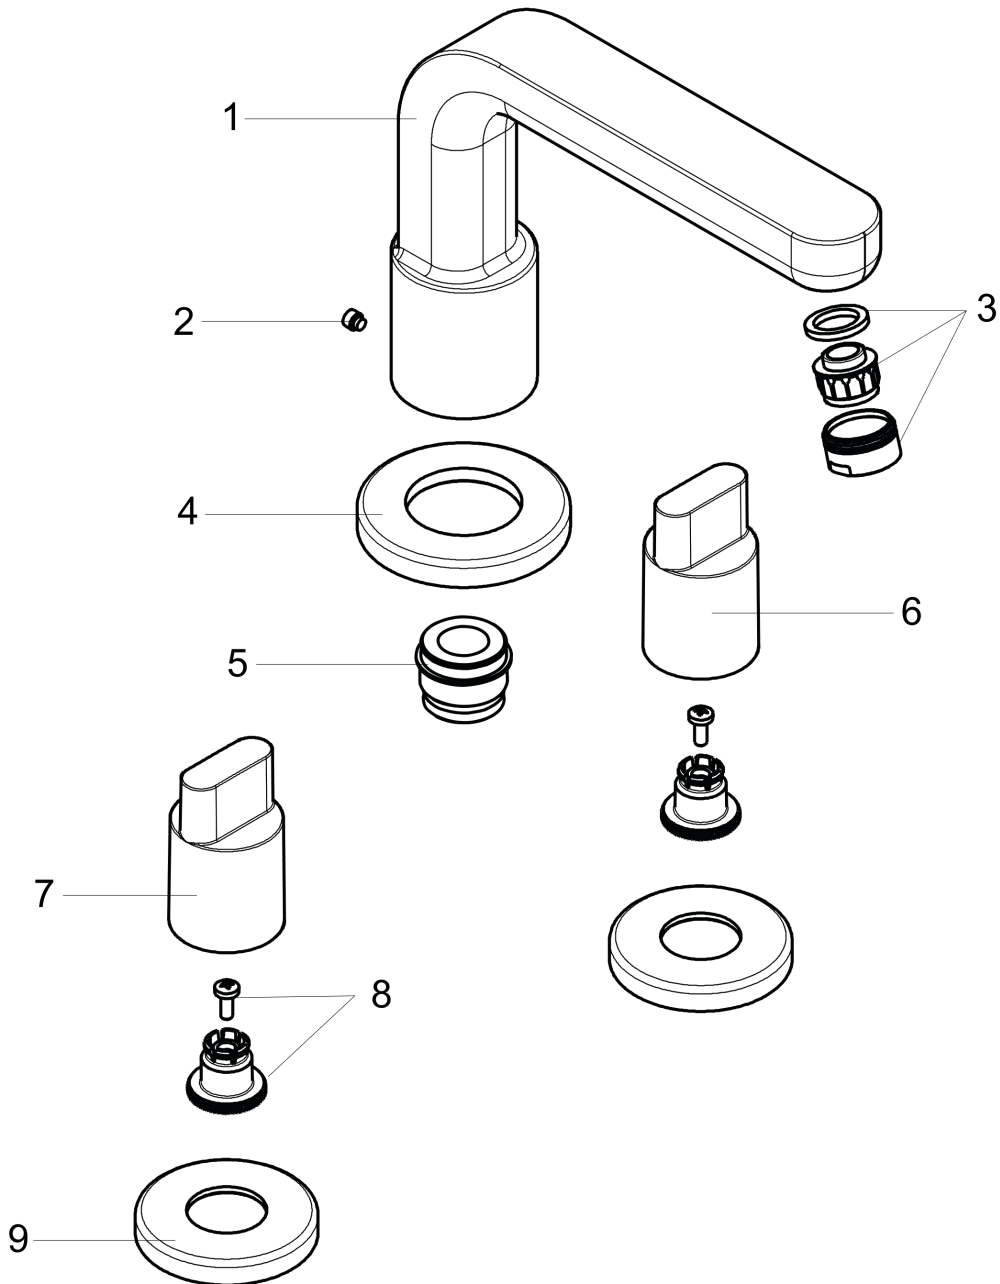

**Metris S**  
**3-Hole Roman Tub Set Trim with Full Handles**  
 Finishes : **brushed nickel** Part no. : **31436821**

**Description**

**Features**

- 90° ceramic valves

**Item details**

List Price \$ 866.00

**Compliance**

**Product image**

**Scale drawing**

**Metris S**  
**3-Hole Roman Tub Set Trim with Full Handles**  
 Finishes : **brushed nickel**    Part no. : **31436821**

Exploded drawing

Year of production: >04/07

### 3-Hole Roman Tub Set Trim with Full Handles

Finishes : **brushed nickel** Part no. : **31436821**

#### Spare parts list

Year of production: >04/07

Pos.	Description	Part no.	Price	PU
1	spout cpl.	31095820	-	1
2	hollow set screw M6x6	97660000	-	1
3	aerator M24x1 (25 l/min)	13956820	-	1
4	escutcheon Ø 70 mm	97779820	-	1
5	adapter for spout	88512000	-	1
6	handle	31097820	-	1
7	handle	31096820	-	1
8	handle fixing set	94184000	-	1
9	escutcheon	31098820	-	1
a	base body	06607000	-	1