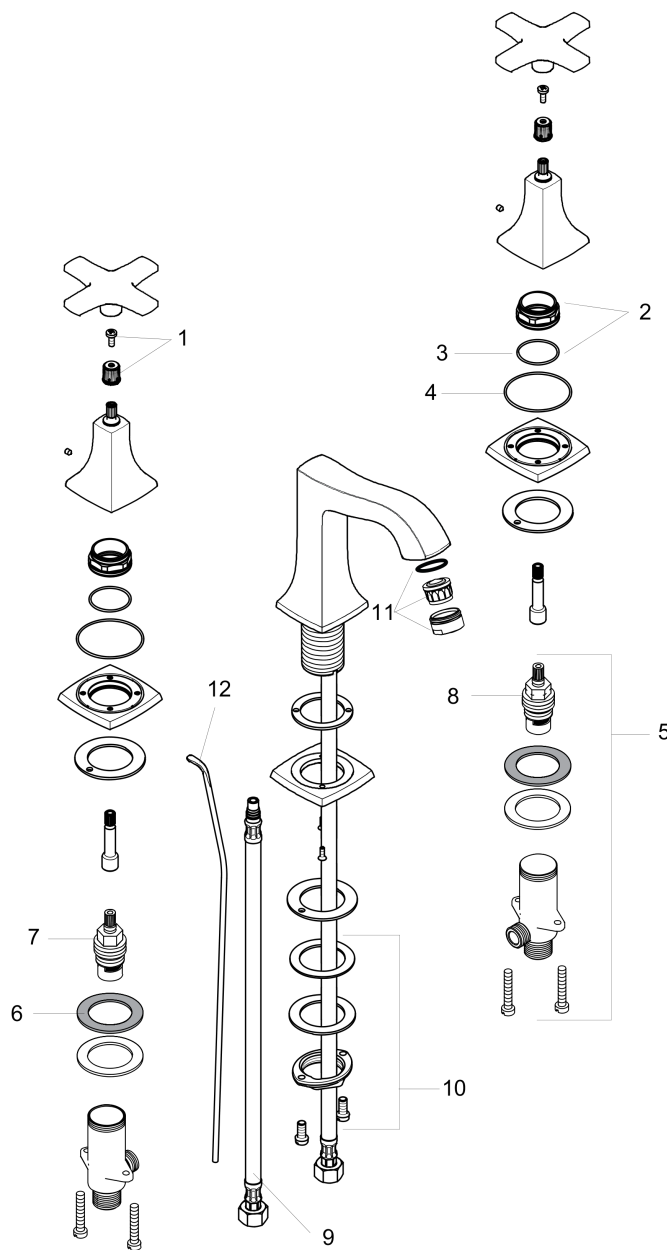

Metropol Classic
Widespread Faucet 160 with Cross Handles and Pop-Up Drain, 1.2 GPM
 Finishes : **chrome** Part no. : **31307001**

Exploded drawing

Year of production: >01/18

Metropol Classic

Widespread Faucet 160 with Cross Handles and Pop-Up Drain, 1.2 GPM

Finishes : **chrome** Part no. : **31307001**

Spare parts list

Year of production: >01/18

Pos.	Description	Part no.	Price	PU
1	handle fixing set	98932000	-	1
2	nut	92825000	-	1
3	O-ring 29x1,5	92738000	-	1
4	O-ring 48x1,5	92159000	-	1
5	stop valve cpl.	97357001	-	1
6	lever collar	97548000	-	1
7	shut off unit right closing	94009000	-	1
8	shut off unit left closing	94008000	-	1
9	connection hose 18½" M8x0,75 3/8"	96321001	-	1
10	fixing set (Ø 32)	13961000	-	1
11	aerator M24x1 (4,5 l/min)	92877000	-	1
12	pull rod	96657000	-	1
a	pop up waste	88509000	-	1
b	handle for hot water	92826000	-	1
c	handle for cold water	92827000	-	1
d	escutcheon for handle	92824000	-	1
e	escutcheon	92823000	-	1
f	spout cpl.	92820000	-	1
g	escutcheon for spout	92814000	-	1