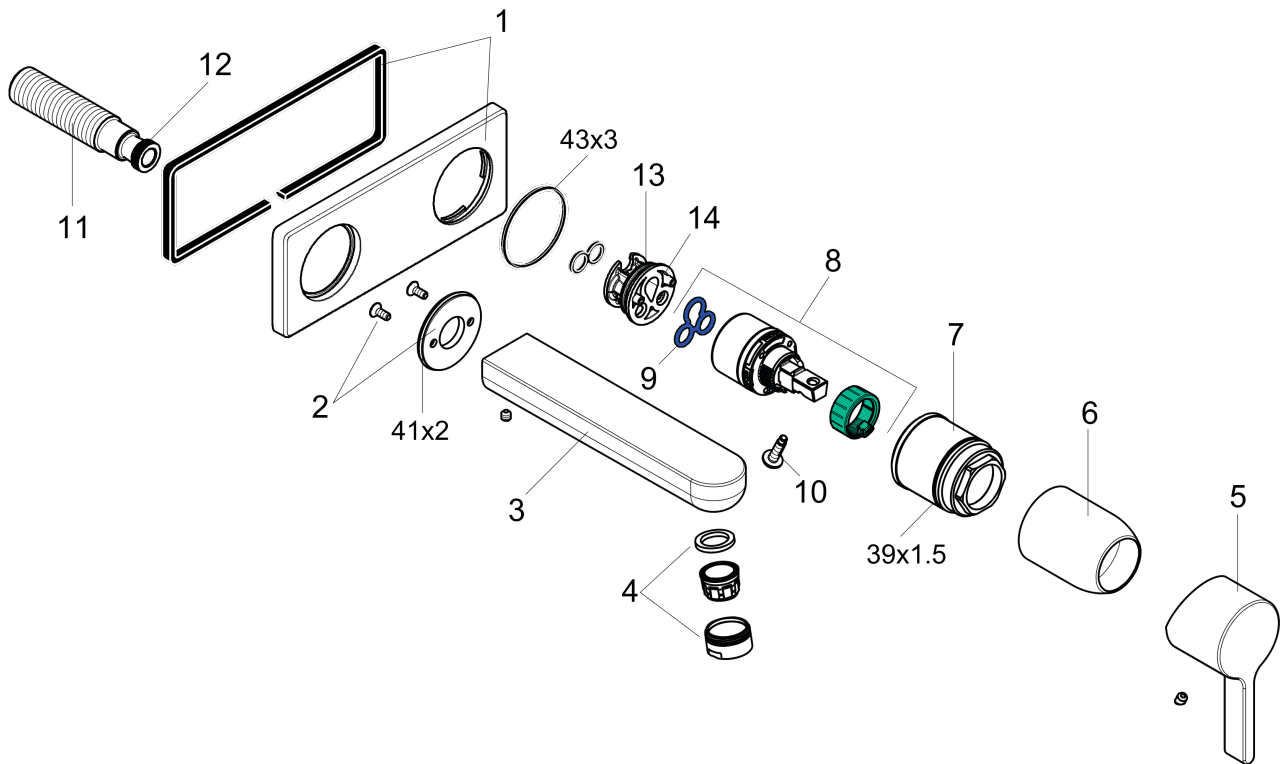

Metris S
Wall-Mounted Single-Handle Faucet Trim, 1.2 GPM
 Finishes : **brushed nickel** Part no. : **31163821**

Description

Features

- Aerated spray
- Flow: 1.2 GPM (4.5 L/Min)
- Ceramic cartridge

Item details

List Price \$ 470.00

Technology

Compliance

Product image

Scale drawing

Metris S
Wall-Mounted Single-Handle Faucet Trim, 1.2 GPM
 Finishes : **brushed nickel** Part no. : **31163821**

Exploded drawing

Year of production: >07/16

Metris S**Wall-Mounted Single-Handle Faucet Trim, 1.2 GPM**Finishes : **brushed nickel** Part no. : **31163821****Spare parts list**

Year of production: >07/16

Pos.	Description	Part no.	Price	PU
1	escutcheon	95641820	-	1
2	escutcheon	95642820	-	1
3	spout 220 mm	95640820	-	1
4	aerator M24x1 (4,5 l/min)	92877820	-	1
5	handle	31093820	-	1
6	sleeve	98790820	-	1
7	nut	95622000	-	1
8	cartridge, assy	95646001	-	1
9	seal	95008000	-	1
10	locking screw for handle	95140000	-	1
11	connecting thread G½	95626000	-	1
12	O-ring 13x2	98128000	-	1
13	O-ring 26x2	98147000	-	1
14	adapter for cartridge	95779000	-	1
a	extension set 25 mm for 13622180	31971000	-	1
b	base body	13622181	-	1
c	O-ring 39x1,5	98400000	-	1
d	O-ring 43x3	98418000	-	1
e	O-ring 41x2	98212000	-	1