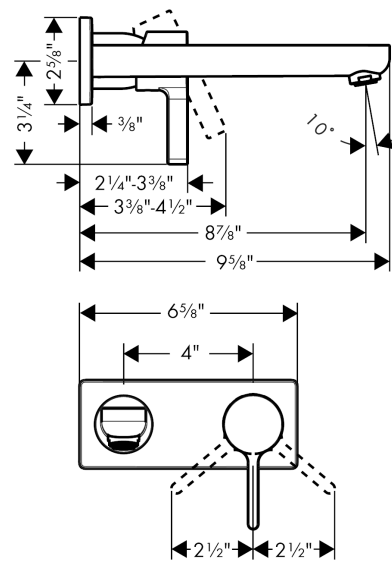

Metris S
Wall-Mounted Single-Handle Faucet Trim, 1.2 GPM
 Finishes : **brushed nickel** Part no. : **31163821**

Description

Features

- Aerated spray
- Flow: 1.2 GPM (4.5 L/Min)
- Ceramic cartridge

Item details

List Price \$ 470.00

Technology

Compliance

Product image

Scale drawing

Metris S
Wall-Mounted Single-Handle Faucet Trim, 1.2 GPM
 Finishes : **brushed nickel** Part no. : **31163821**

Exploded drawing

Year of production: >07/16

Metris S**Wall-Mounted Single-Handle Faucet Trim, 1.2 GPM**Finishes : **brushed nickel** Part no. : **31163821****Spare parts list**

Year of production: >07/16

Pos.	Description	Part no.	Price	PU
1	escutcheon	95641820	-	1
2	escutcheon	95642820	-	1
3	spout 220 mm	95640820	-	1
4	aerator M24x1 (4,5 l/min)	92877820	-	1
5	handle	31093820	-	1
6	sleeve	98790820	-	1
7	nut	95622000	-	1
8	cartridge, assy	95646001	-	1
9	seal	95008000	-	1
10	locking screw for handle	95140000	-	1
11	connecting thread G½	95626000	-	1
12	O-ring 13x2	98128000	-	1
13	O-ring 26x2	98147000	-	1
14	adapter for cartridge	95779000	-	1
a	extension set 25 mm for 13622180	31971000	-	1
b	base body	13622181	-	1
c	O-ring 39x1,5	98400000	-	1
d	O-ring 43x3	98418000	-	1
e	O-ring 41x2	98212000	-	1