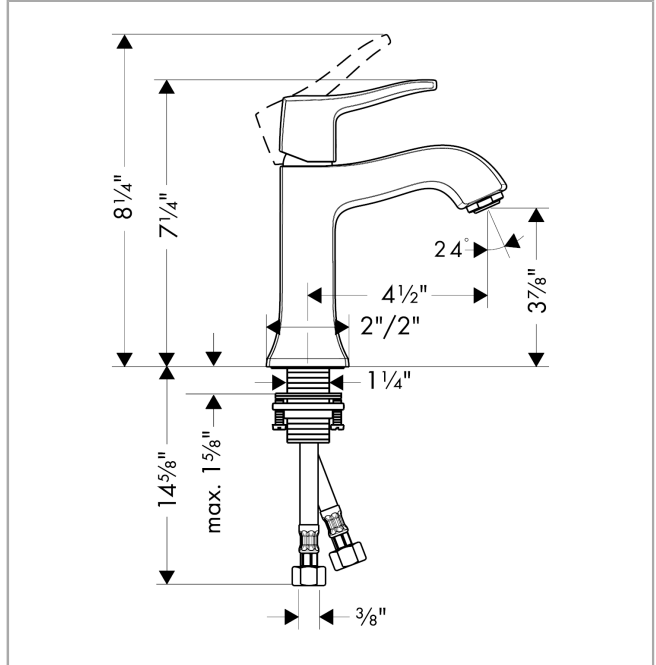

**Metris C**  
**Single-Hole Faucet 100, 1.2 GPM**  
 Finishes : **chrome** Part no. : **31077001**

**Description**

**Features**

- Aerated spray
- Flow: 1.2 GPM (4.5 L/Min)
- Ceramic cartridge

**Item details**

List Price \$ 314.00

**Technology**

**Compliance**

**Product image**

**Scale drawing**

**Metris C**  
**Single-Hole Faucet 100, 1.2 GPM**  
 Finishes : **chrome**    Part no. : **31077001**

Exploded drawing

Year of production: >07/16

**Metris C**  
**Single-Hole Faucet 100, 1.2 GPM**  
 Finishes : **chrome** Part no. : **31077001**

## Spare parts list

Year of production: >07/16

Pos.	Description	Part no.	Price	PU
1	handle	31291000	-	1
2	screw cover	96338000	-	1
3	flange	98863000	-	1
4	nut	98864000	-	1
5	cartridge, assy	95973001	-	1
6	locking screw for handle	95140000	-	1
7	seal	98865000	-	1
8	adapter for cartridge	98866000	-	1
9	aerator M24x1 (4,5 l/min)	92877000	-	1
10	fixing set (Ø 32)	13961000	-	1
11	connection hose 18½" M8x0,75 3/8"	96321001	-	1