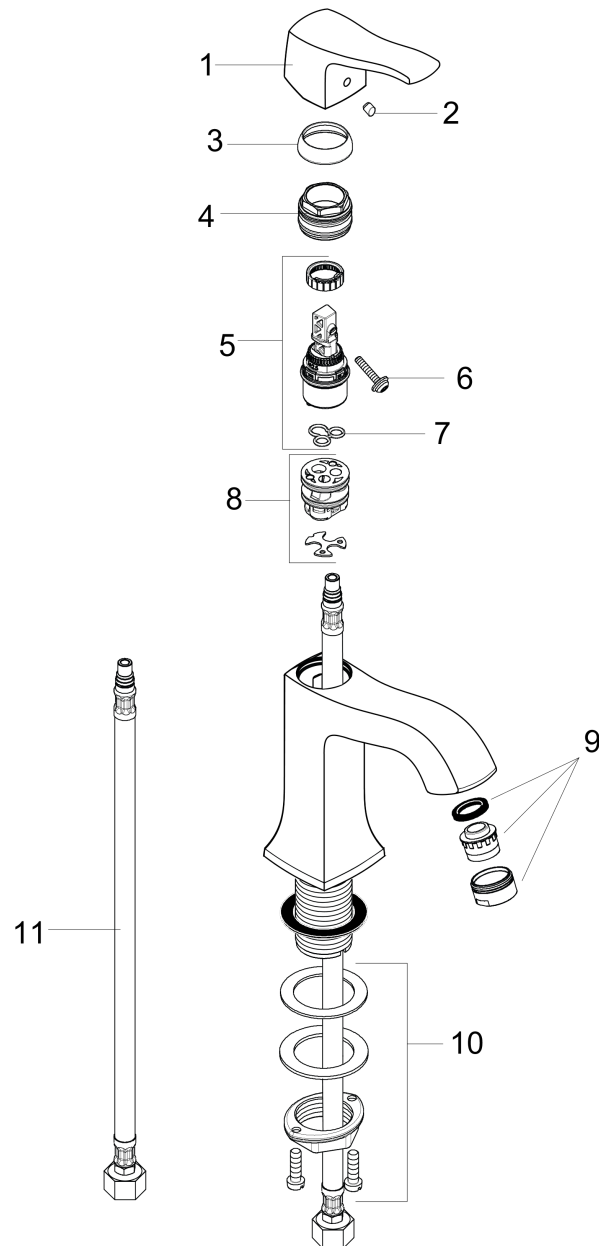

**Metris C**  
**Single-Hole Faucet 100, 1.2 GPM**  
 Finishes : **chrome** Part no. : **31077001**

**Description**

**Features**

- Aerated spray
- Flow: 1.2 GPM (4.5 L/Min)
- Ceramic cartridge

**Item details**

List Price \$ 314.00

**Technology**

**Compliance**

**Product image**

**Scale drawing**

**Metris C**  
**Single-Hole Faucet 100, 1.2 GPM**  
 Finishes : **chrome**    Part no. : **31077001**

Exploded drawing

Year of production: >07/16

**Metris C**  
**Single-Hole Faucet 100, 1.2 GPM**  
 Finishes : **chrome** Part no. : **31077001**

## Spare parts list

Year of production: >07/16

Pos.	Description	Part no.	Price	PU
1	handle	31291000	-	1
2	screw cover	96338000	-	1
3	flange	98863000	-	1
4	nut	98864000	-	1
5	cartridge, assy	95973001	-	1
6	locking screw for handle	95140000	-	1
7	seal	98865000	-	1
8	adapter for cartridge	98866000	-	1
9	aerator M24x1 (4,5 l/min)	92877000	-	1
10	fixing set (Ø 32)	13961000	-	1
11	connection hose 18½" M8x0,75 3/8"	96321001	-	1