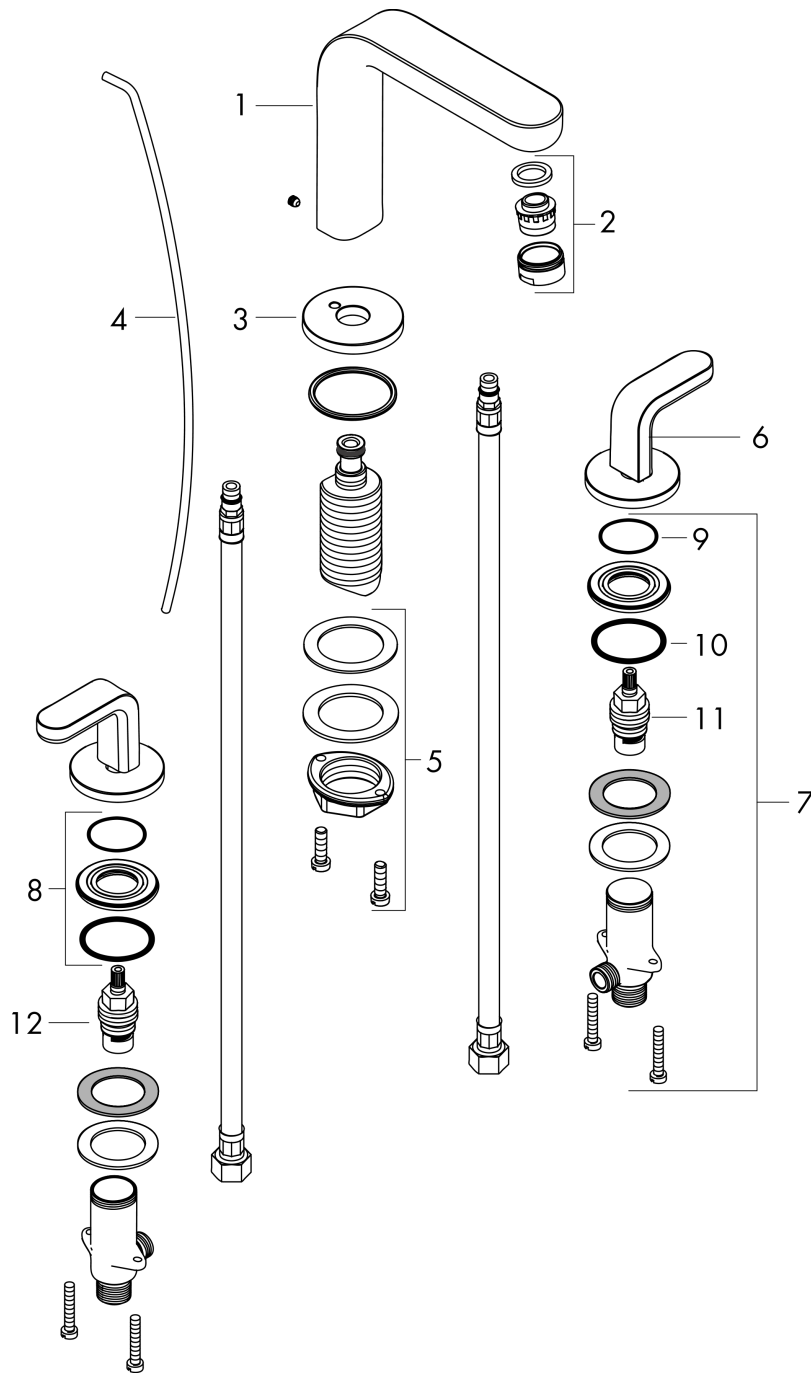

**Metris S**

**Widespread Faucet 100 with Lever Handles and Pop-Up Drain, 1.2 GPM**

Finishes : **brushed nickel** Part no. : **31067821**

**Exploded drawing**

Year of production: >07/16

**Metris S****Widespread Faucet 100 with Lever Handles and Pop-Up Drain, 1.2 GPM**Finishes : **brushed nickel** Part no. : **31067821****Spare parts list**

Year of production: &gt;07/16

Pos.	Description	Part no.	Price	PU
1	spout cpl.	97504820	-	1
2	aerator M24x1 (4,5 l/min)	92877820	-	1
3	escutcheon for spout	97505820	-	1
4	pull rod	96657820	-	1
5	fixing set (Ø 32)	13961000	-	1
6	handle for cold water	98827820	-	1
7	stop valve cpl.	97357001	-	1
8	nut	92854000	-	1
9	O-Ring 32x2,5	96364000	-	1
10	O-ring 40x3	92634000	-	1
11	shut off unit left closing	94008000	-	1
12	shut off unit right closing	94009000	-	1
a	pop up waste	88509820	-	1