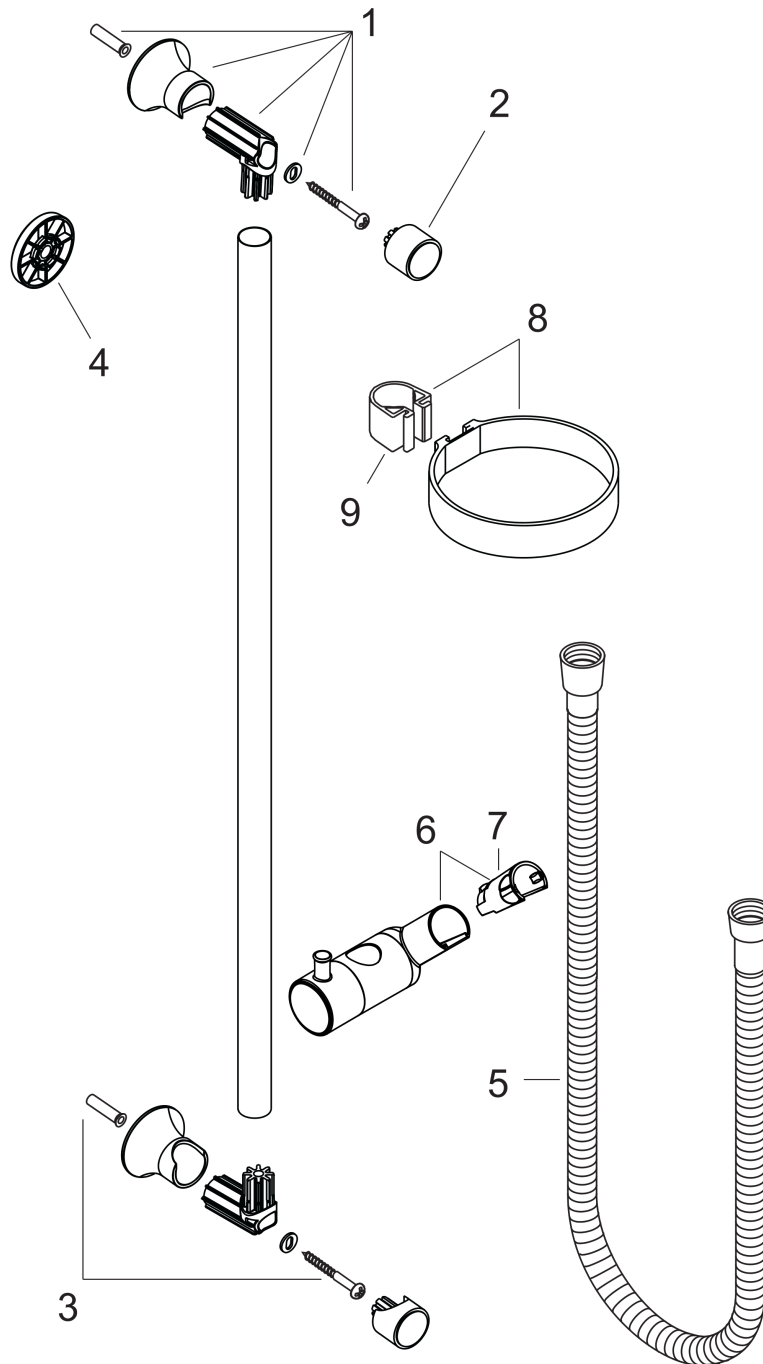

Unica
Wallbar Classic, 24"
 Finishes : **brushed nickel** Part no. : **27617820**

Description

Features

- consists of: Wallbar, Handshower hose, Slider
- Brass wallbar
- Angle-adjustable holder pivots left and right, slides easily and locks in place

Item details

List Price \$ 342.00

Compliance

Product image

Scale drawing

Unica
 Wallbar Classic, 24"
 Finishes : brushed nickel Part no. : 27617820

Exploded drawing

Year of production: >04/08

Unica

Wallbar Classic, 24"

Finishes : **brushed nickel** Part no. : **27617820**

Spare parts list

Year of production: >04/08

Pos.	Description	Part no.	Price	PU
1	wall support	95171000	-	1
2	cover	95129820	-	1
3	mounting set	96179000	-	1
4	tile-matching-disk	98992820	-	1
5	shower hose 1,60 m	28116830	-	1
6	support, assy	95172820	-	1
7	guide	98918000	-	1
8	shelf Casetta	28678000	-	1
9	clip for Casetta, Ø 22 mm	96189000	-	1