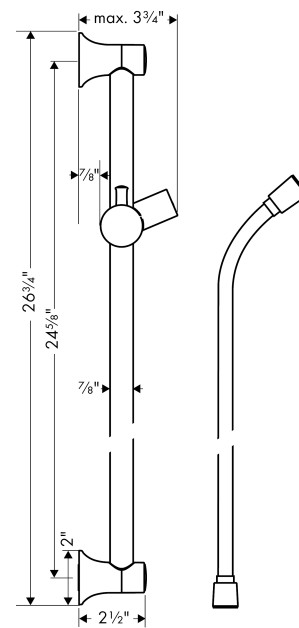

Unica
Wallbar Classic, 24"
 Finishes : **brushed nickel** Part no. : **27617820**

Description

Features

- consists of: Wallbar, Handshower hose, Slider
- Brass wallbar
- Angle-adjustable holder pivots left and right, slides easily and locks in place

Item details

List Price \$ 342.00

Compliance

Product image

Scale drawing

Unica
 Wallbar Classic, 24"
 Finishes : brushed nickel Part no. : 27617820

Exploded drawing

Year of production: >04/08

Unica

Wallbar Classic, 24"

Finishes : **brushed nickel** Part no. : **27617820**

Spare parts list

Year of production: >04/08

Pos.	Description	Part no.	Price	PU
1	wall support	95171000	-	1
2	cover	95129820	-	1
3	mounting set	96179000	-	1
4	tile-matching-disk	98992820	-	1
5	shower hose 1,60 m	28116830	-	1
6	support, assy	95172820	-	1
7	guide	98918000	-	1
8	shelf Casetta	28678000	-	1
9	clip for Casetta, Ø 22 mm	96189000	-	1