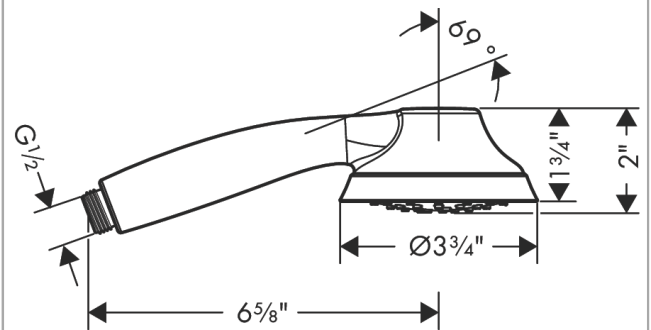

Joleena
Handshower 95 1-Jet, 1.75 GPM
 Finishes : **chrome** Part no. : **04782000**

Description

Features

- Spray modes: Full
- 42 no-clog spray channels
- Flow: 1.75 GPM (6.6 L/Min)

Item details

List Price \$ 109.00

Technology

Compliance

Product image

Scale drawing

Joleena
Handshower 95 1-Jet, 1.75 GPM
Finishes : **chrome** Part no. : **04782000**

Exploded drawing

Year of production: >01/20