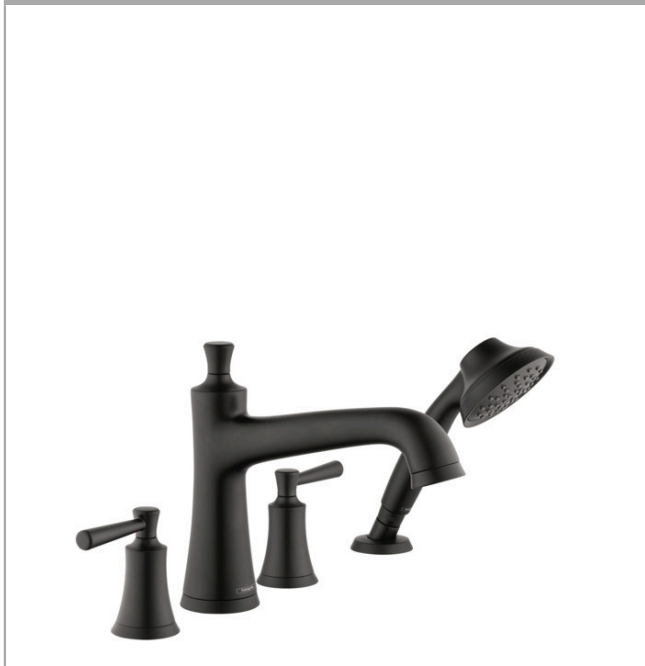

Joleena
4-Hole Roman Tub Set Trim with 1.75 GPM Handshower
 Finishes : **matte black** Part no. : **04777670**

Description

Features

- spray type hand shower: Full
- Flow: 5.55 GPM (21 L/Min)
- flow rate for bath spout at 3 bar: 5.55 GPM (21 L/Min)
- flow rate of hand shower at 3 bar: 1.75 GPM (6.6 L/Min)
- 90° ceramic valves
- Integrated double backflow prevention

Item details

List Price \$ 667.00

Compliance

Product image

Scale drawing

Joleena
4-Hole Roman Tub Set Trim with 1.75 GPM Handshower
 Finishes : **matte black** Part no. : **04777670**

Exploded drawing

Year of production: >01/20

Joleena

4-Hole Roman Tub Set Trim with 1.75 GPM Handshower

Finishes : **matte black** Part no. : **04777670**

Spare parts list

Year of production: >01/20

Pos.	Description	Part no.	Price	PU
1	spout cpl.	93548670	-	1
2	aerator M22x1	93543671	-	1
3	escutcheon for spout	93544670	-	1
4	handle	93542670	-	1
5	handshower	04782670	-	1
6	seal	98058000	-	1
8	set of non return valves DW 15	94074000	-	1
9	escutcheon for shower holder	93547670	-	1
a	selector assy	93549000	-	1
b	base body	06646000	-	1