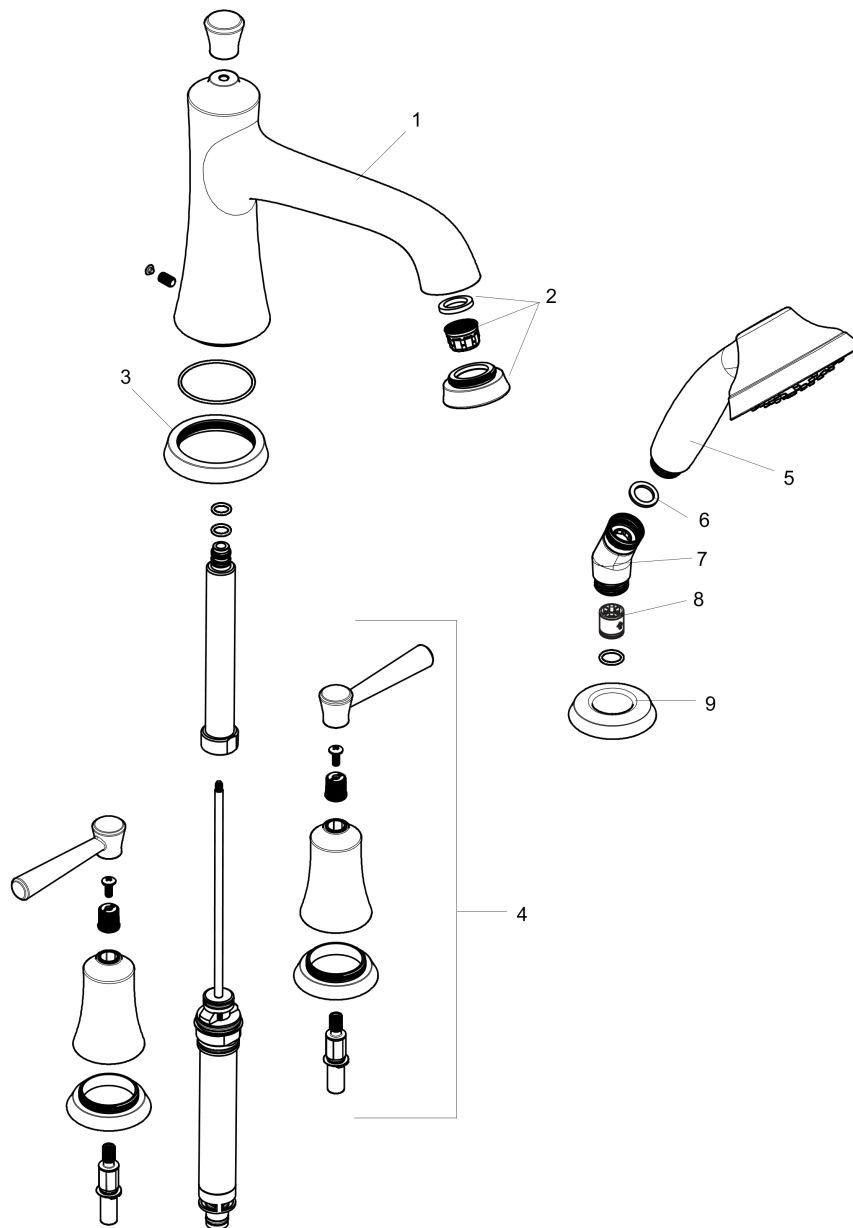

Joleena
4-Hole Roman Tub Set Trim with 1.75 GPM Handshower
 Finishes : **matte black** Part no. : **04777670**

Description

Features

- spray type hand shower: Full
- Flow: 5.55 GPM (21 L/Min)
- flow rate for bath spout at 3 bar: 5.55 GPM (21 L/Min)
- flow rate of hand shower at 3 bar: 1.75 GPM (6.6 L/Min)
- 90° ceramic valves
- Integrated double backflow prevention

Item details

List Price \$ 667.00

Compliance

Product image

Scale drawing

Joleena
4-Hole Roman Tub Set Trim with 1.75 GPM Handshower
 Finishes : **matte black** Part no. : **04777670**

Exploded drawing

Year of production: >01/20

Joleena

4-Hole Roman Tub Set Trim with 1.75 GPM Handshower

Finishes : **matte black** Part no. : **04777670**

Spare parts list

Year of production: >01/20

Pos.	Description	Part no.	Price	PU
1	spout cpl.	93548670	-	1
2	aerator M22x1	93543671	-	1
3	escutcheon for spout	93544670	-	1
4	handle	93542670	-	1
5	handshower	04782670	-	1
6	seal	98058000	-	1
8	set of non return valves DW 15	94074000	-	1
9	escutcheon for shower holder	93547670	-	1
a	selector assy	93549000	-	1
b	base body	06646000	-	1