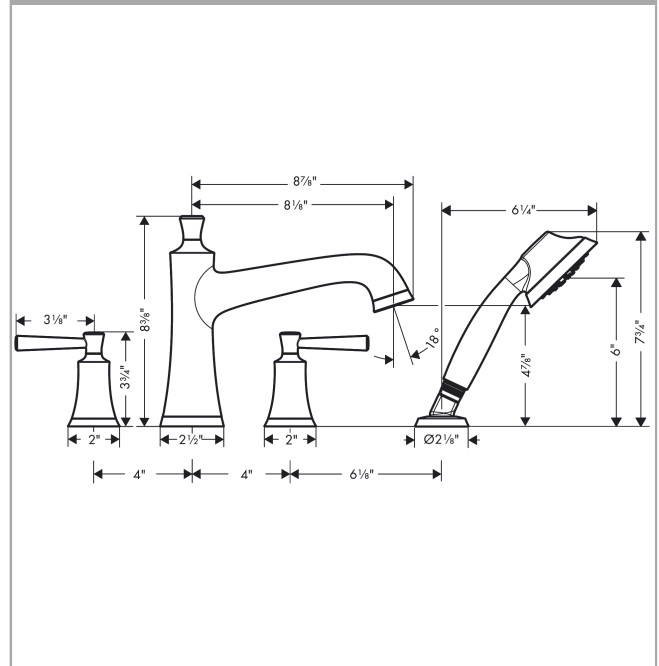

Joleena
4-Hole Roman Tub Set Trim with 1.75 GPM Handshower
 Finishes : **matte black** Part no. : **04777670**

Description

Features

- spray type hand shower: Full
- Flow: 5.55 GPM (21 L/Min)
- flow rate for bath spout at 3 bar: 5.55 GPM (21 L/Min)
- flow rate of hand shower at 3 bar: 1.75 GPM (6.6 L/Min)
- 90° ceramic valves
- Integrated double backflow prevention

Item details

List Price \$ 667.00

Compliance

Product image

Scale drawing

Joleena
4-Hole Roman Tub Set Trim with 1.75 GPM Handshower
 Finishes : **matte black** Part no. : **04777670**

Exploded drawing

Year of production: >01/20

Joleena

4-Hole Roman Tub Set Trim with 1.75 GPM Handshower

Finishes : **matte black** Part no. : **04777670**

Spare parts list

Year of production: >01/20

Pos.	Description	Part no.	Price	PU
1	spout cpl.	93548670	-	1
2	aerator M22x1	93543671	-	1
3	escutcheon for spout	93544670	-	1
4	handle	93542670	-	1
5	handshower	04782670	-	1
6	seal	98058000	-	1
8	set of non return valves DW 15	94074000	-	1
9	escutcheon for shower holder	93547670	-	1
a	selector assy	93549000	-	1
b	base body	06646000	-	1