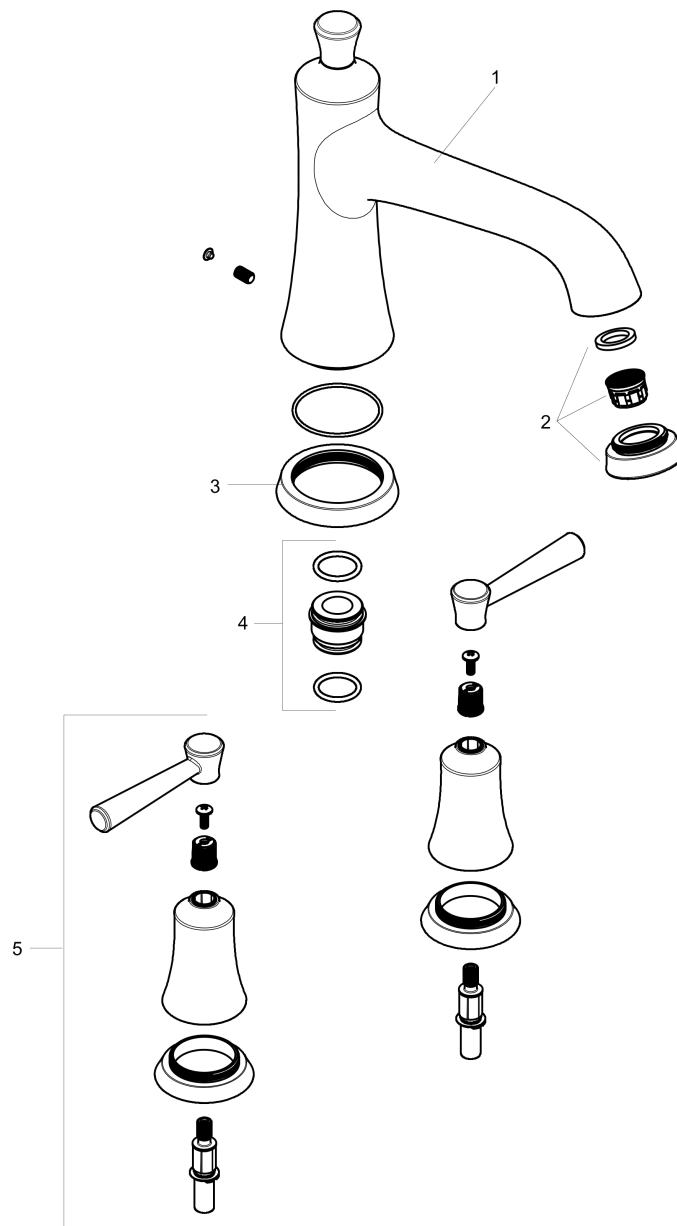

Joleena
3-Hole Roman Tub Set Trim
 Finishes : **matte black** Part no. : **04776670**

Description

Features

- Flow: 5.81 GPM (22 L/Min)
- 90° ceramic valves

Item details

List Price \$ 505.00

Compliance

Product image

Scale drawing

Joleena

3-Hole Roman Tub Set Trim

Finishes : **matte black** Part no. : **04776670**

Exploded drawing

Year of production: >01/20

Joleena

3-Hole Roman Tub Set Trim

Finishes : **matte black** Part no. : **04776670**

Spare parts list

Year of production: >01/20

| Pos. | Description | Part no. | Price | PU |
|------|----------------------|----------|-------|----|
| 1 | spout cpl. | 93545670 | - | 1 |
| 2 | aerator M22x1 | 93543671 | - | 1 |
| 3 | escutcheon for spout | 93544670 | - | 1 |
| 4 | adapter for spout | 88512000 | - | 1 |
| 5 | handle | 93542670 | - | 1 |
| a | base body | 06607000 | - | 1 |