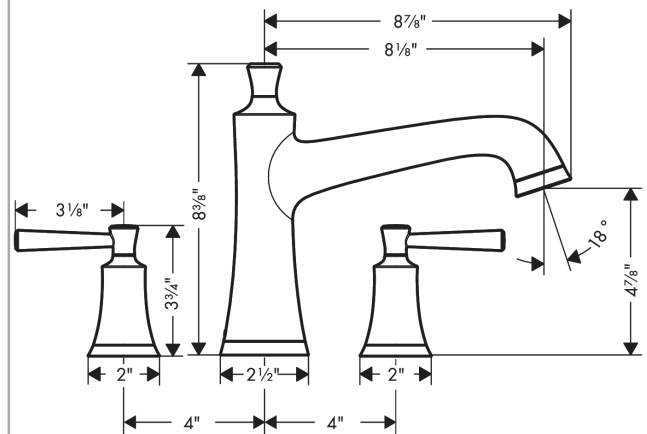

Joleena
3-Hole Roman Tub Set Trim
 Finishes : **matte black** Part no. : **04776670**

Description

Features

- Flow: 5.81 GPM (22 L/Min)
- 90° ceramic valves

Item details

List Price \$ 505.00

Compliance

Product image

Scale drawing

Joleena

3-Hole Roman Tub Set Trim

Finishes : **matte black** Part no. : **04776670**

Exploded drawing

Year of production: >01/20

Joleena

3-Hole Roman Tub Set Trim

Finishes : **matte black** Part no. : **04776670**

Spare parts list

Year of production: >01/20

| Pos. | Description | Part no. | Price | PU |
|------|----------------------|----------|-------|----|
| 1 | spout cpl. | 93545670 | - | 1 |
| 2 | aerator M22x1 | 93543671 | - | 1 |
| 3 | escutcheon for spout | 93544670 | - | 1 |
| 4 | adapter for spout | 88512000 | - | 1 |
| 5 | handle | 93542670 | - | 1 |
| a | base body | 06607000 | - | 1 |