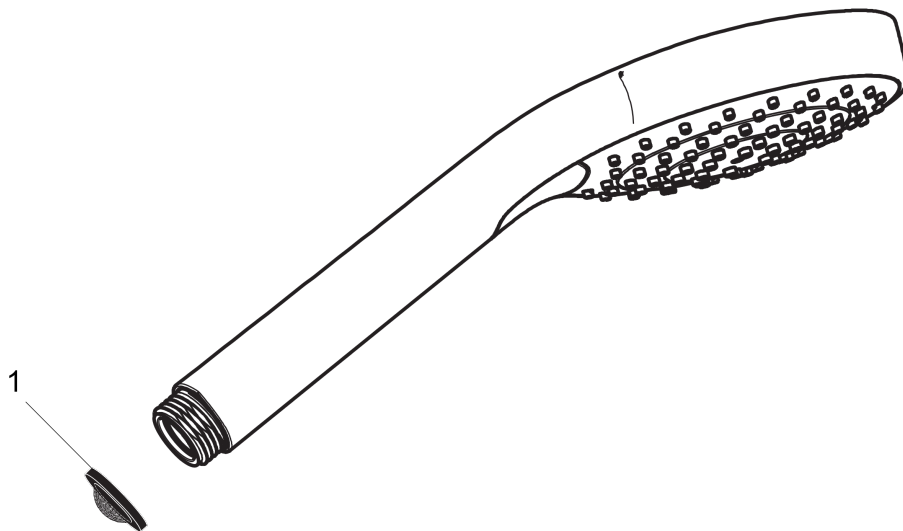

**Croma Select S**  
**Handshower 110 3-Jet, 1.8 GPM**  
 Finishes : **brushed nickel** Part no. : **04724820**

**Description**

**Features**

- Select button for comfortable alternation of spray modes
- 121 no-clog spray channels
- Spray modes: SoftRain, IntenseRain, Pulsating Massage
- Flow: 1.8 GPM (6.8 L/Min)
- Easy-to-clean white spray face

**Item details**

List Price \$ 148.00

**Technology**

**Compliance**

**Product image**

**Scale drawing**

**Croma Select S**  
**Handshower 110 3-Jet, 1.8 GPM**  
Finishes : **brushed nickel** Part no. : **04724820**

Exploded drawing

Year of production: >01/18

**Croma Select S**  
**Handshower 110 3-Jet, 1.8 GPM**  
 Finishes : **brushed nickel**    Part no. : **04724820**

**Spare parts list**

Year of production: >01/18