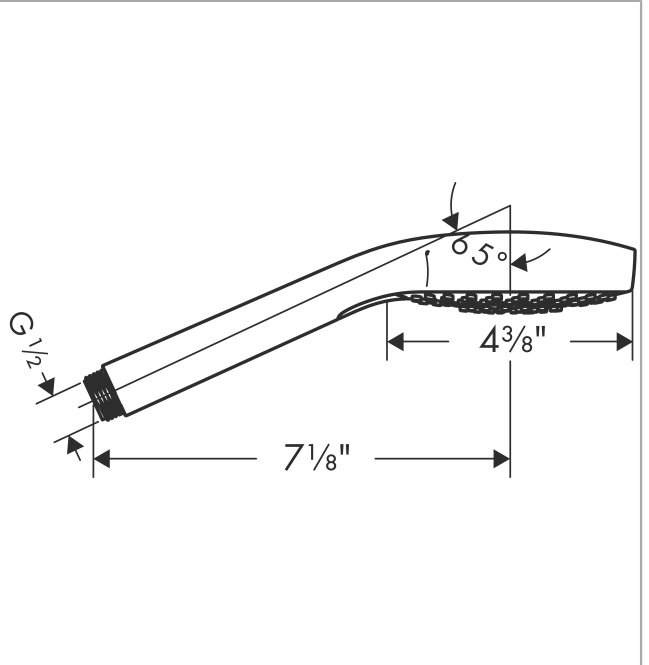

**Croma Select S**  
**Handshower 110 3-Jet, 1.8 GPM**  
 Finishes : **brushed nickel** Part no. : **04724820**

**Description**

**Features**

- Select button for comfortable alternation of spray modes
- 121 no-clog spray channels
- Spray modes: SoftRain, IntenseRain, Pulsating Massage
- Flow: 1.8 GPM (6.8 L/Min)
- Easy-to-clean white spray face

**Item details**

List Price \$ 148.00

**Technology**

**Compliance**

**Product image**

**Scale drawing**

**Croma Select S**  
**Handshower 110 3-Jet, 1.8 GPM**  
Finishes : **brushed nickel** Part no. : **04724820**

Exploded drawing

Year of production: >01/18

**Croma Select S**  
**Handshower 110 3-Jet, 1.8 GPM**  
 Finishes : **brushed nickel**    Part no. : **04724820**

**Spare parts list**

Year of production: >01/18