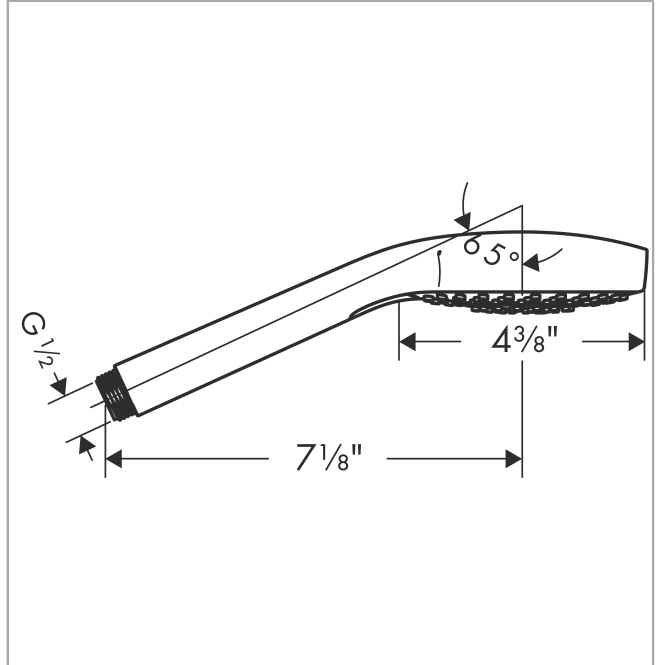

**Croma Select S**  
**Handshower 110 3-Jet, 1.8 GPM**  
 Finishes : **white/chrome** Part no. : **04724400**

**Description**

**Features**

- Select button for comfortable alternation of spray modes
- 121 no-clog spray channels
- Spray modes: SoftRain, IntenseRain, Pulsating Massage
- Flow: 1.8 GPM (6.8 L/Min)
- Easy-to-clean white spray face

**Item details**

List Price \$ 123.00

**Technology**

**Compliance**

**Product image**

**Scale drawing**

**Croma Select S**  
**Handshower 110 3-Jet, 1.8 GPM**  
Finishes : **white/chrome** Part no. : **04724400**

Exploded drawing

Year of production: >01/18

**Croma Select S**  
**Handshower 110 3-Jet, 1.8 GPM**  
 Finishes : **white/chrome**    Part no. : **04724400**

**Spare parts list**

Year of production: >01/18