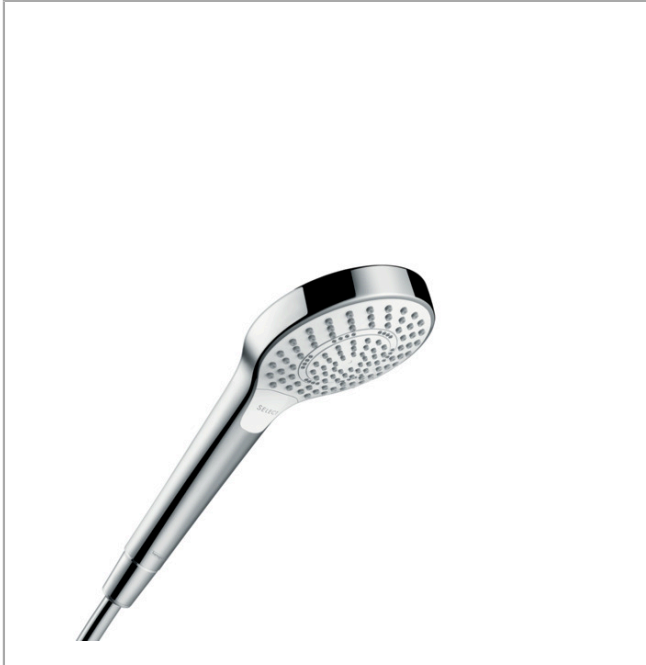

**Croma Select S**  
**Handshower 110 3-Jet, 1.8 GPM**  
 Finishes : **white/chrome** Part no. : **04724400**

**Description**

**Features**

- Select button for comfortable alternation of spray modes
- 121 no-clog spray channels
- Spray modes: SoftRain, IntenseRain, Pulsating Massage
- Flow: 1.8 GPM (6.8 L/Min)
- Easy-to-clean white spray face

**Item details**

List Price \$ 123.00

**Technology**

**Compliance**

**Product image**

**Scale drawing**

**Croma Select S**  
**Handshower 110 3-Jet, 1.8 GPM**  
Finishes : **white/chrome** Part no. : **04724400**

Exploded drawing

Year of production: >01/18

**Croma Select S**  
**Handshower 110 3-Jet, 1.8 GPM**  
 Finishes : **white/chrome**    Part no. : **04724400**

**Spare parts list**

Year of production: >01/18