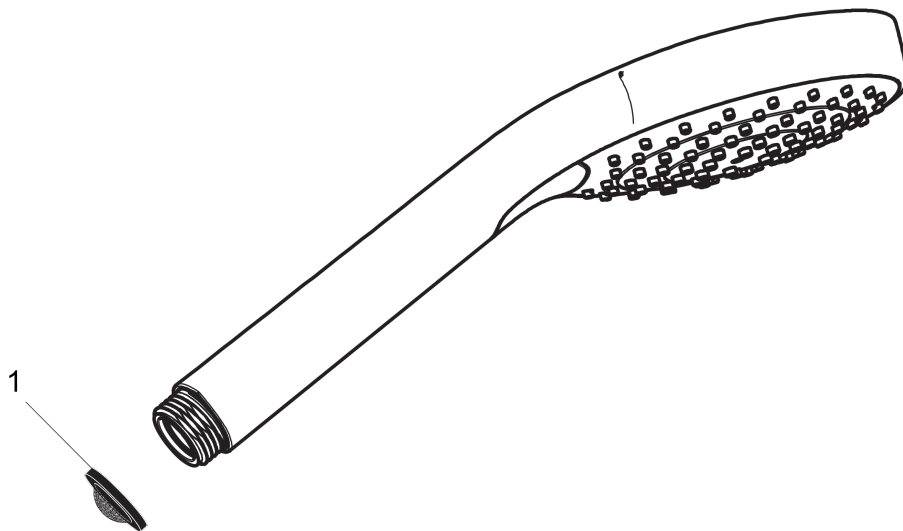

**Croma Select S**  
**Handshower 110 3-Jet, 1.8 GPM**  
 Finishes : **white/chrome** Part no. : **04724400**

**Description**

**Features**

- Select button for comfortable alternation of spray modes
- 121 no-clog spray channels
- Spray modes: SoftRain, IntenseRain, Pulsating Massage
- Flow: 1.8 GPM (6.8 L/Min)
- Easy-to-clean white spray face

**Item details**

List Price \$ 123.00

**Technology**

**Compliance**

**Product image**

**Scale drawing**

**Croma Select S**  
**Handshower 110 3-Jet, 1.8 GPM**  
Finishes : **white/chrome** Part no. : **04724400**

Exploded drawing

Year of production: >01/18

**Croma Select S**  
**Handshower 110 3-Jet, 1.8 GPM**  
 Finishes : **white/chrome**    Part no. : **04724400**

**Spare parts list**

Year of production: >01/18