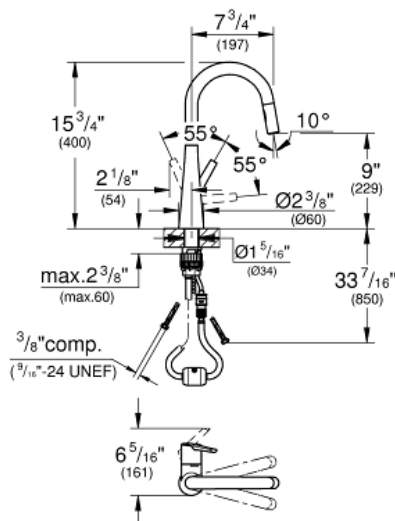

LADYLUX  
Single-Handle Kitchen Faucet  
MODEL # 32226DC3

Pure Freude  
an Wasser

GROHE

**Product Description:**  
**LADYLUX**  
**Single-Handle Kitchen Faucet**

**Standard Specification:**

- Single hole installation
- **GROHE StarLight** finish
- **GROHE SilkMove** 1.4" (35 mm) ceramic cartridge
- GROHE Magnetic Docking guarantees easy retraction and smooth docking of the spray head back to the starting position
- Pull-out dual spray
- Diverter: laminar spray/SpeedClean shower jet
- Automatic return to laminar spray
- Adjustable flow rate limiter
- Swivel Spout
- Check valve included to prevent backflow
- Stainless steel flex lines
- GROHE QuickFix Plus ultra fast and simple installation - no tools needed
- GROHE Zero isolated inner water ways - lead and nickel free
- 1.75 gpm