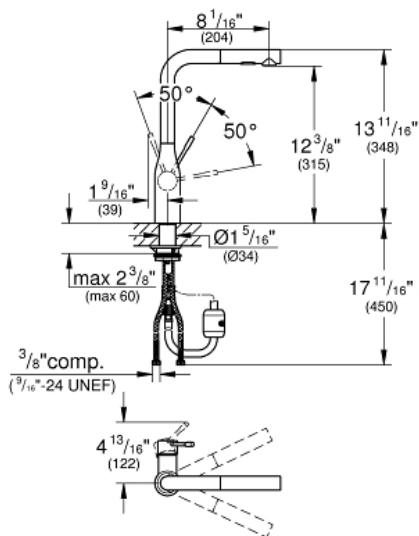

ESSENCE
Single-Handle Kitchen Faucet
MODEL # 30271GN0

Pure Freude
an Wasser

GROHE

Product Description:
ESSENCE
Single-Handle Kitchen Faucet

Standard Specification:

- High spout
- Single hole installation
- **GROHE StarLight** finish
- **GROHE SilkMove** 1.1" (28 mm) ceramic cartridge
- **Pull-out Dual Spray Control** - switches back and forth between regular flow and spray
- Diverter: laminar spray/SpeedClean shower jet
- Automatic return to laminar spray
- Swivel Spout
- Swivel area 360°
- Integrated non-return valve
- Check valve included to prevent backflow
- Stainless steel flex lines
- Quick installation system
- Min. recommended pressure: 15 psi (1.0 bar)
- 1.75 gpm