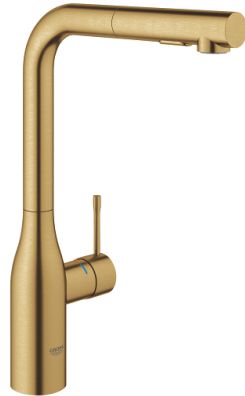

ESSENCE
Single-Handle Kitchen Faucet
MODEL # 30271GN0

Pure Freude
an Wasser

GROHE

Product Description:
ESSENCE
Single-Handle Kitchen Faucet

Standard Specification:

- High spout
- Single hole installation
- **GROHE StarLight** finish
- **GROHE SilkMove** 1.1" (28 mm) ceramic cartridge
- **Pull-out Dual Spray Control** - switches back and forth between regular flow and spray
- Diverter: laminar spray/SpeedClean shower jet
- Automatic return to laminar spray
- Swivel Spout
- Swivel area 360°
- Integrated non-return valve
- Check valve included to prevent backflow
- Stainless steel flex lines
- Quick installation system
- Min. recommended pressure: 15 psi (1.0 bar)
- 1.75 gpm

Color:

- 30271GN0 Brushed cool sunrise